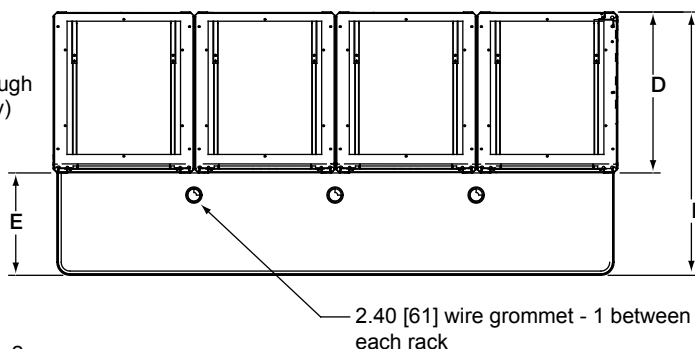

CUSTOMIZABLE SPECIFICATION CLIPS AVAILABLE AT MIDDLEATLANTIC.COM

WS Series Writing Shelves basic dimensions

FRONT VIEW

TOP VIEW

SIDE VIEW

PART #	A	B	C	D	E	F	FITS
WS2-M26-18	44.00 [1118]	-	-	26.40 [671]	16.85 [428]	43.25 [1099]	MRK 26" deep racks
WS2-M26-24	44.00 [1118]	-	-	26.40 [671]	22.85 [580]	49.25 [1251]	MRK 26" deep racks
WS3-M26-18	-	66.00 [1676]	-	26.40 [671]	16.85 [428]	43.25 [1099]	MRK 26" deep racks
WS3-M26-24	-	66.00 [1676]	-	26.40 [671]	22.85 [580]	49.25 [1251]	MRK 26" deep racks
WS4-M26-18	-	-	88.00 [2235]	26.40 [671]	16.85 [428]	43.25 [1099]	MRK 26" deep racks
WS4-M26-24	-	-	88.00 [2235]	26.40 [671]	22.85 [580]	49.25 [1251]	MRK 26" deep racks
WS2-M31-18	44.00 [1118]	-	-	31.40 [798]	16.85 [428]	49.25 [1251]	MRK, VRK, VMRK 31" deep racks
WS2-M31-24	44.00 [1118]	-	-	31.40 [798]	22.85 [580]	54.25 [1378]	MRK, VRK, VMRK 31" deep racks
WS3-M31-18	-	66.00 [1676]	-	31.40 [798]	16.85 [428]	49.25 [1251]	MRK, VRK, VMRK 31" deep racks
WS3-M31-24	-	66.00 [1676]	-	31.40 [798]	22.85 [580]	54.25 [1378]	MRK, VRK, VMRK 31" deep racks
WS4-M31-18	-	-	88.00 [2235]	31.40 [798]	16.85 [428]	49.25 [1251]	MRK, VRK, VMRK 31" deep racks
WS4-M31-24	-	-	88.00 [2235]	31.40 [798]	22.85 [580]	54.25 [1378]	MRK, VRK, VMRK 31" deep racks
WS2-W27-18	48.50 [1232]	-	-	27.63 [702]	17.58 [447]	45.21 [1148]	WRK 27" deep racks
WS2-W27-24	48.50 [1232]	-	-	27.63 [702]	22.85 [580]	51.21 [1301]	WRK 27" deep racks
WS3-W27-18	-	72.75 [1848]	-	27.63 [702]	17.58 [447]	45.21 [1148]	WRK 27" deep racks
WS3-W27-24	-	72.75 [1848]	-	27.63 [702]	22.85 [580]	51.21 [1301]	WRK 27" deep racks
WS4-W27-18	-	-	97.00 [2464]	27.63 [702]	17.58 [447]	45.21 [1148]	WRK 27" deep racks
WS4-W27-24	-	-	97.00 [2464]	27.63 [702]	22.85 [580]	51.21 [1301]	WRK 27" deep racks
WS2-W32-18	48.50 [1232]	-	-	32.63 [829]	17.58 [447]	50.21 [1275]	VRK 32" deep racks
WS2-W32-24	48.50 [1232]	-	-	32.63 [829]	22.85 [580]	56.21 [1428]	WRK 32" deep racks
WS3-W32-18	-	72.75 [1848]	-	32.63 [829]	17.58 [447]	50.21 [1275]	WRK 32" deep racks
WS3-W32-24	-	72.75 [1848]	-	32.63 [829]	22.85 [580]	56.21 [1428]	WRK 32" deep racks
WS4-W32-18	-	-	97.00 [2464]	32.63 [829]	17.58 [447]	50.21 [1275]	WRK 32" deep racks
WS4-W32-24	-	-	97.00 [2464]	32.63 [829]	22.85 [580]	56.21 [1428]	WRK 32" deep racks