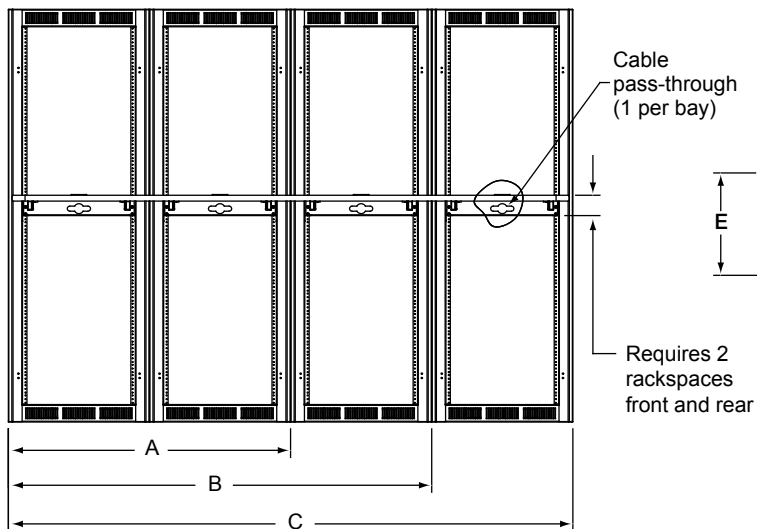

WS Series Writing Shelves basic dimensions

FRONT VIEW