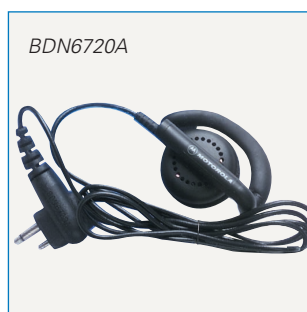

## Flexible Ear Receiver

This receive only earpiece contains a flexible earloop and speaker which rests external to the ear. Black, without volume control.

**CP100**

HMN9040A Flexible Ear Receiver

**CP110**

BDN6720A Flexible Ear Receiver

7580372E11 Replacement Foam Ear Cushion for BDN6720A.

BDN6720A

\*Intrinsically Safe