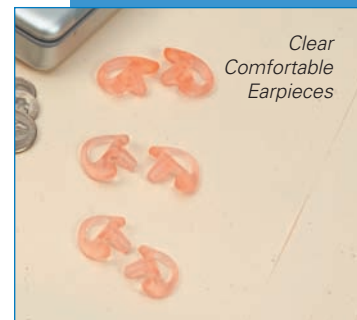

BDN6646C

Clear Comfortable Earpieces