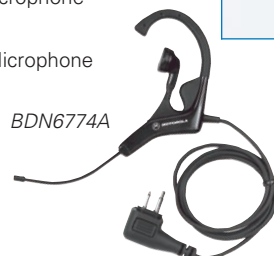

### VL50

- 53815 Ultra-lite Headset with Boom Microphone

### VL50, DTR550, DTR650, CP100

- BDN6774A Ultra-Lite Earpiece with Microphone and Push-to-Talk

### DTR550, DTR650

- RLN5580 Ultra-lite Headset with Boom Microphone

### CP110

- PMMN4001A Ultra-Lite Earpiece with Boom Microphone and In-line Push-to-Talk