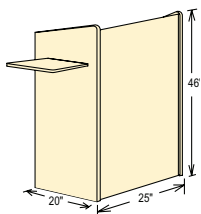

READY TO ASSEMBLE

Aristocrat Floor Lectern MODEL #600

FEATURES

- Executive-style lectern - ideal for conference, training, auditorium and formal meeting rooms
- 2 built in shelves and 1 slide out shelf for AV presentation equipment
- Slide out shelf is 15"W x 16"L
- Attractive T-mold edging
- Four easy-roll casters, 2 locking
- High pressure thermal-fused laminate on a PB core
- Durable scratch resistant surface
- Ships Ready To Assemble, UPS

 [CLICK HERE TO VIEW MARKETING VIDEO](#)

THE MOST UNPRECEDENTED WARRANTY ON ALL PRODUCTS
5 YEARS

non sound

COLOR OPTIONS

600

TECHNICAL SPECIFICATIONS

OVERALL DIMENSIONS	46"H x 25"W x 20"D
WEIGHT	93 lbs.
SLIDE OUT SHELF WEIGHT CAPACITY	35 lbs.
INTERIOR SHELVES	23.5"W x 18"D