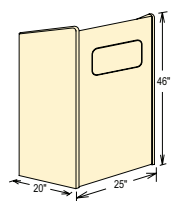

## FEATURES

- Executive-style Sound Lectern - ideal for conference, training, auditorium and formal meeting rooms
- Speaker dimensions: 9"H x 14"W
- 50-Watt multimedia amplifier
- Two built-in 8" speakers
- Two Microphones: One Handheld (9' cable) and one Tie-Clip/Lavalier (10' cable)
- Flexible Gooseneck Arm and Digital Timepiece
- Input/Output lines for Media players, extension speakers, recording and playing MP3s
- Available with optional built-in wireless microphones
- Four easy-roll casters, 2 locking
- High pressure thermal-fused laminate on a MDF core
- Durable scratch resistance surface
- Ships Ready To Assemble, UPS

## 6010 TECHNICAL SPECIFICATIONS

OVERALL DIMENSIONS	46"H x 25"W x 20"D
WEIGHT	89 lbs.
SHELVES (2)	23.5"W x 18"D
POWER OUTPUT	50 Watts
MICROPHONES	2 Condenser type: Handheld with 9' Cable, Tie-Clip/Lavalier with 10' Cable
SPEAKERS	Two 8" High Efficiency
INPUTS	Two Mics, One Aux
WIRELESS	Switchable; Two Frequency
OUTPUTS	Line out 1: Extension Speaker, Line out 2: Media Recorder
CONTROLS	Four Volume, Bass/Treble, On/Off
FUSE	Internally Mounted, 2A
POWER SUPPLY	117V AC; 12V DC with Optional Battery
RECHARGER	Internally Mounted, with LED Indicator