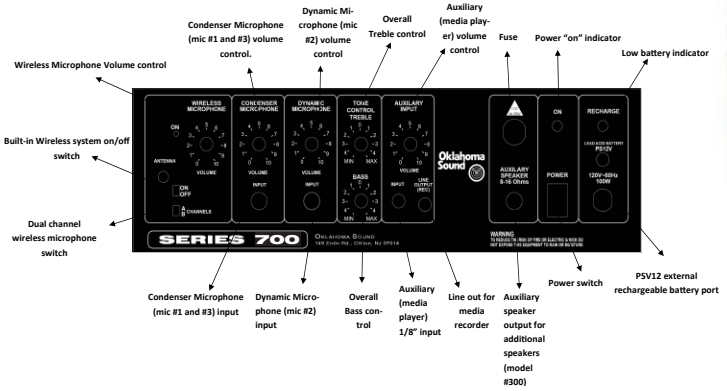

## FEATURES

- Executive-style Sound Lectern - ideal for conference, training, auditorium and formal meeting rooms
- Speaker dimensions: 9"H x 14"W
- 50-Watt multimedia amplifier
- Two built-in 8" speakers
- Two Microphones: One Handheld (9' cable) and one Tie-Clip/Lavalier (10' cable)
- Flexible Gooseneck Arm and Digital Timepiece
- Input/Output lines for Media players, extension speakers, recording and playing MP3s
- Available with optional built-in wireless microphones
- Four easy-roll casters, 2 locking
- High pressure thermal-fused laminate on a MDF core
- Durable scratch resistance surface
- Ships Ready To Assemble, UPS

## COLOR OPTIONS

## 6010 TECHNICAL SPECIFICATIONS

OVERALL DIMENSIONS	46"H x 25"W x 20"D
WEIGHT	89 lbs.
SHELVES (2)	23.5"W x 18"D
POWER OUTPUT	50 Watts
MICROPHONES	2 Condenser type: Handheld with 9' Cable, Tie-Clip/Lavalier with 10' Cable
SPEAKERS	Two 8" High Efficiency
INPUTS	Two Mics, One Aux
WIRELESS	Switchable; Two Frequency
OUTPUTS	Line out 1: Extension Speaker, Line out 2: Media Recorder
CONTROLS	Four Volume, Bass/Treble, On/Off
FUSE	Internally Mounted, 2A
POWER SUPPLY	117V AC; 12V DC with Optional Battery
RECHARGER	Internally Mounted, with LED Indicator