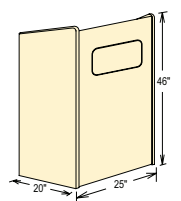

COLOR OPTIONS