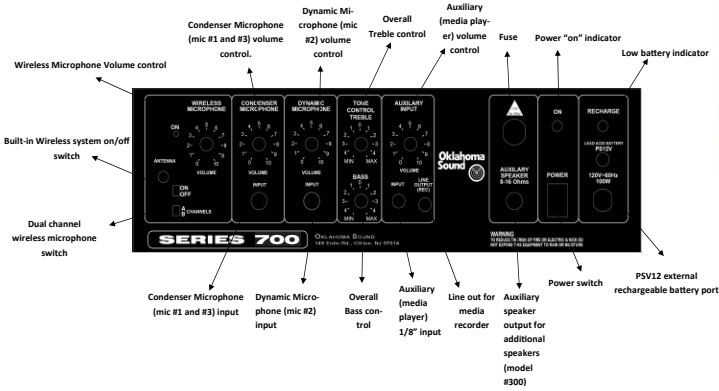

READY TO ASSEMBLE

Aristocrat Floor Lectern MODEL #6010

FEATURES

- Executive-style Sound Lectern - ideal for conference, training, auditorium and formal meeting rooms
- Speaker dimensions: 9"H x 14"W
- 50-Watt multimedia amplifier
- Two built-in 8" speakers
- Two Microphones: One Handheld (9' cable) and one Tie-Clip/Lavalier (10' cable)
- Flexible Gooseneck Arm and Digital Timepiece
- Input/Output lines for Media players, extension speakers, recording and playing MP3s
- Available with optional built-in wireless microphones
- Four easy-roll casters, 2 locking
- High pressure thermal-fused laminate on a MDF core
- Durable scratch resistance surface
- Ships Ready To Assemble, UPS

FOR AUDIENCES UP TO 2500

THE MOST UNPRECEDENTED WARRANTY ON ALL PRODUCTS
5 YEARS

SPEAKERS ARE SURROUNDED BY GOLD APPOINTMENTS

COLOR OPTIONS

6010 TECHNICAL SPECIFICATIONS

OVERALL DIMENSIONS	46"H x 25"W x 20"D
WEIGHT	89 lbs.
SHELVES (2)	23.5"W x 18"D
POWER OUTPUT	50 Watts
MICROPHONES	2 Condenser type: Handheld with 9' Cable, Tie-Clip/Lavalier with 10' Cable
SPEAKERS	Two 8" High Efficiency
INPUTS	Two Mics, One Aux
WIRELESS	Switchable; Two Frequency
OUTPUTS	Line out 1: Extension Speaker, Line out 2: Media Recorder
CONTROLS	Four Volume, Bass/Treble, On/Off
FUSE	Internally Mounted, 2A
POWER SUPPLY	117V AC; 12V DC with Optional Battery
RECHARGER	Internally Mounted, with LED Indicator

AVAILABLE ACCESSORIES