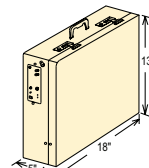

007HT

AVAILABLE ACCESSORIES WIRELESS READY FOR SOUND LECTRNS ONLY

#PRA-5 WIRELESS MIC HANDHELD FOR PRA7000

#PWM90-5 WIRELESS MIC HANDHELD FOR PAW-90X

#PRA-6 WIRELESS MIC TIE-CLIP/LAVALIER FOR PRA7000

#PWM90-6 WIRELESS MIC TIE-CLIP/LAVALIER FOR PAW-90X

#PRA-7 WIRELESS MIC HEADSET FOR PRA7000

#PWM90-7 WIRELESS MIC HEADSET FOR PAW-90X