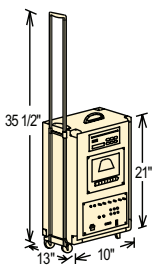

PRA7000

PRA7000 100 Watt PA System TECHNICAL SPECIFICATIONS

Dimensions: 22H x 10W x 13D
Weight: 53 lbs
Speaker Size: One 10" Round Full Range Speaker + One 4" Round Tweeter
Microphones: Wireless Hand-Held, with optional Wireless Tie Clip or Headset
Power: AC/DC
Mic Inputs: 3
Exterior: MDF Covered w/ Carpet
Features: USB Port
Tone Control
Multi-Media Capability — CD/DVD Cassette, Line Out
Built-in Rechargeable Battery
Telescoping Carry Handle
iPod Dock

PAW90X TECHNICAL SPECIFICATIONS

TRANSMITTER Wireless Mic:
Frequency Response: 100 – 12000 Hz
RF Output Power: 50mW (MAX)
Battery Life: 8 Hours (average)
Battery Type: 006p 9V
RECEIVER with Amplifier:
Sensitivity: 10uV
AF Output Power: 7W
Power Req: AC/DC 12V
Frequency Range: 160 – 240 MHz (8 preset frequencies for multiple station use).

007HT TECHNICAL SPECIFICATIONS

Dimensions: 18"L x 13"W x 5"H
Weight: 9 lbs. **Power Output:** 20 Watts
Mic/007: 2 Condenser type: Handheld with 9' Cable; Tie-Clip/Lavalier with 10' Cable
Speakers: Two 4" High Efficiency
Inputs: One Mic
Outputs: Line out 1 – Extension Speaker
Line out 2 – Tape Recorder
Controls: One Volume, Two Tone, On/Off
Fuse: Internally Mounted
Power Supply: AC — 110V; DC (8 'C' Cell Batteries or 12V Lantern, not included)