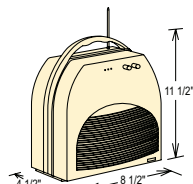

#007HT PA-In-Case Sound Attache

PAW90X