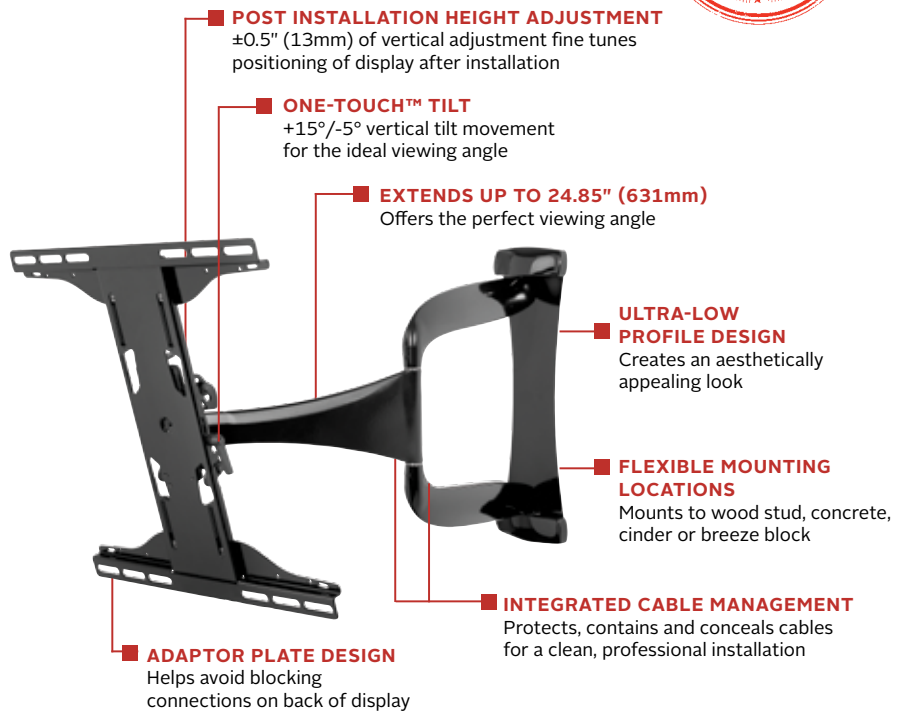

SUA747PU

Display size  
**32"- 50"**

Max load  
**60lb (27kg)**

# DesignerSeries™ Universal Ultra Slim Articulating Wall Mount

FOR 32" TO 50" ULTRA-THIN DISPLAYS\*

One of the thinnest wall arm mounts on the market, the Peerless-AV® DesignerSeries™ Universal Ultra Slim Articulating Wall Mount is designed exclusively for ultra-thin displays. The SUA747PU is built to hold displays firmly in any position – landscape or portrait – while still offering an ultra-low profile. An innovative I-shaped adaptor plate makes it easy to access the back of the display, keeping hardware hidden, and features internal cable management, providing a clean, professional look that transitions smoothly from the wall to the display. With a gloss black finish, the SUA747PU matches any décor.

## Additional Features

- ✓ Arm retracts to 1.85" (47mm) and extends up to 24.85" (631mm) from wall
- ✓ One-Touch™ tilt mechanism allows adjustment of +15°/-5° without the use of tools
- ✓ Up to ±90° of side-to-side swivel
- ✓ Added ±5° of roll for post-installation display leveling without the use of tools
- ✓ Up to ±0.5" (13mm) of vertical adjustment for post-installation leveling and height adjustment fine-tuning
- ✓ Internal cable management provides clean, professional installation finish
- ✓ Universal mount fits displays with mounting patterns 200 x 100 to 400 x 400mm
- ✓ Landscape or portrait mounting options increases display versatility
- ✓ The I-Shaped Adaptor plate's innovative design helps avoid blocking connections on back of display

\* Designed for use with displays that are less than 3" (76mm) deep

Swivel, tilt, extend or retract the display for the perfect viewing angle

Integrated cable management keeps cords and cables out of the way