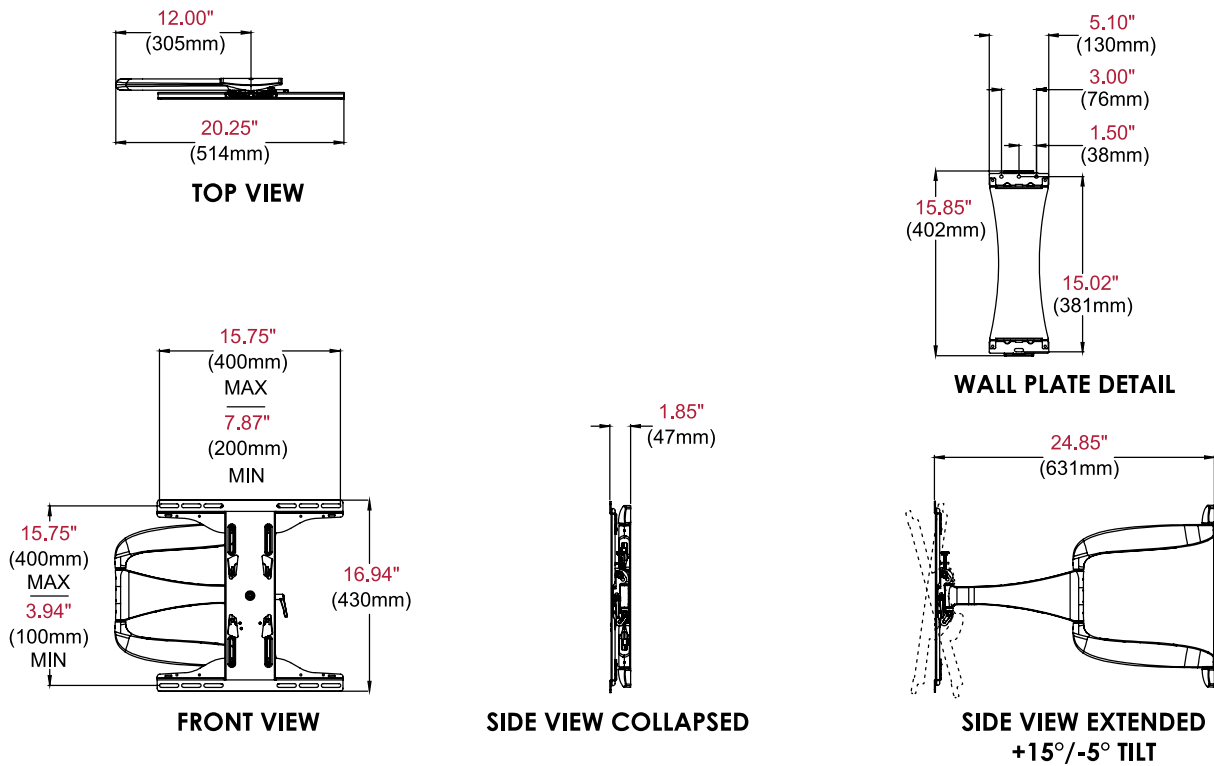

SUA747PU

DesignerSeries™ Universal Ultra Slim Articulating Wall Mount for 32" to 50" Ultra-Thin Displays*

* Designed for use with displays that are less than 3" (76mm) deep

Product Specifications

	DIMENSIONS (W x H x D)	PRODUCT WEIGHT	LOAD CAPACITY	FINISH	AVAILABLE COLORS
SUA747PU	20.25" x 16.94" x 1.85"-24.85" (514 x 430 x 47-631mm)	12.37lb (5.61kg)	60lb (27kg)	Scratch resistant fused epoxy	Gloss black

Package Specifications

	PACKAGE SIZE (W x H x D)	PACKAGE SHIP WEIGHT	PACKAGE UPC CODE	PACKAGE CONTENTS	UNITS IN PACKAGE
SUA747PU	21.25" x 3.25" x 19.50" (540 x 86 x 495mm)	16.75lb (7.60kg)	735029306382	Wall mount, wall and display installation hardware, installation instructions	1

Accessories

- ACC919: Security Fasteners
- IBA2(AC)(-W), IBA3(AC)(-W): Recessed Cable Management and Power Storage Accessory Box
- IBA4-W: Easy Mount Recessed Low Voltage Cable Plate
- IBA5-W: Recessed Low Voltage Media Plate with Duplex Surge Suppressor
- ESHV models: AV Wall Shelves
- WSP756: Metal Stud Wall Plate

All dimensions = inch (mm)

Architect Specifications

The DesignerSeries™ Universal Ultra Slim Articulating Wall Mount shall be a Peerless-AV model SUA747PU and shall be located where indicated on the plans. Assembly and installation shall be done according to instructions provided by the manufacturer.

Visit peerless-av.com to see the complete line of AV solutions from Peerless-AV, including outdoor displays, wireless, kiosks, digital audio, display mounts, projector mounts, carts/stands, and a full assortment of accessories.

Peerless-AV
2300 White Oak Circle
Aurora, IL 60502 USA
(800) 865-2112
(630) 375-5100
Fax: (800) 359-6500

Peerless-AV Europe
Unit 3 Watford Interchange
Colonial Way, Watford
Herts, WD24 4WP
United Kingdom
+44 (0) 1923 200100
Fax: +44 (0) 1923 200101

Peerless-AV de México
Ave de las Industrias 413
Parque Industrial Escobedo
Escobedo, N.L.,
Mexico 66050
+52 (81) 8384-8300
Fax: +52 (81) 8384-8360