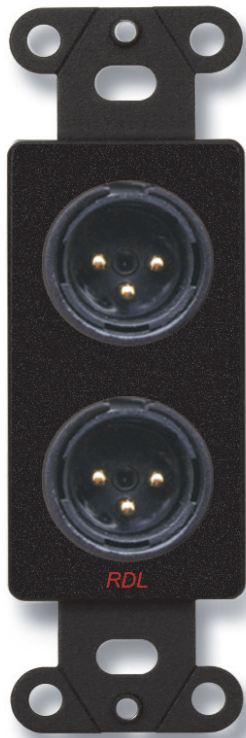

RDL[®]
Radio Design Labs

SPECIALISTS IN PRACTICAL PRECISION ENGINEERING™

ACCESSORIES

Models D-XLR2M, DB-XLR2M, DS-XLR2M
Dual XLR 3-pin Male Jacks on Decora[®] Wall Plate

DB-XLR2M

DS-XLR2M

D-XLR2M

Radio Design Labs Technical Support Centers
U.S.A. (800) 933-1780, (928) 778-3554; Fax: (928) 778-3506
Europe [NH Amsterdam] (+31) 20-6238 983; Fax: (+31) 20-6225-287