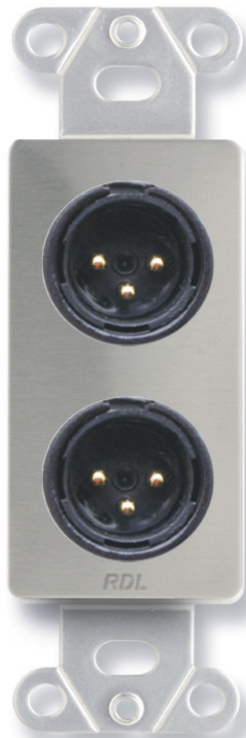

RDL[®]
Radio Design Labs

SPECIALISTS IN PRACTICAL PRECISION ENGINEERING™

ACCESSORIES

Models D-XLR2M, DB-XLR2M, DS-XLR2M
Dual XLR 3-pin Male Jacks on Decora[®] Wall Plate

DB-XLR2M

DS-XLR2M

D-XLR2M

Radio Design Labs Technical Support Centers
U.S.A. (800) 933-1780, (928) 778-3554; Fax: (928) 778-3506
Europe [NH Amsterdam] (+31) 20-6238 983; Fax: (+31) 20-6225-287