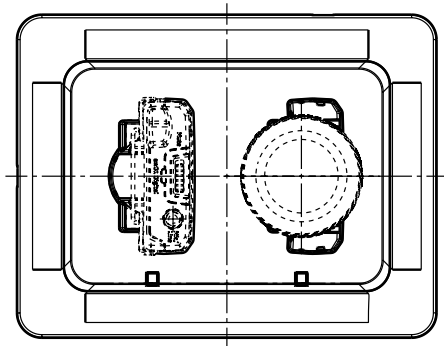

Charging time for full charge at 20 °C (- 4 °F) shall be below 3 hours. Operating temperature shall range from 0°C to 45°C (32°F to 113°F). The charger dimensions shall be 175 x 135 x 93 mm (6.89" x 5.31" x 3.66"). Weight (unequipped and without power supply unit) shall be approximately 375 grams (13.23 oz).

## DIMENSIONS