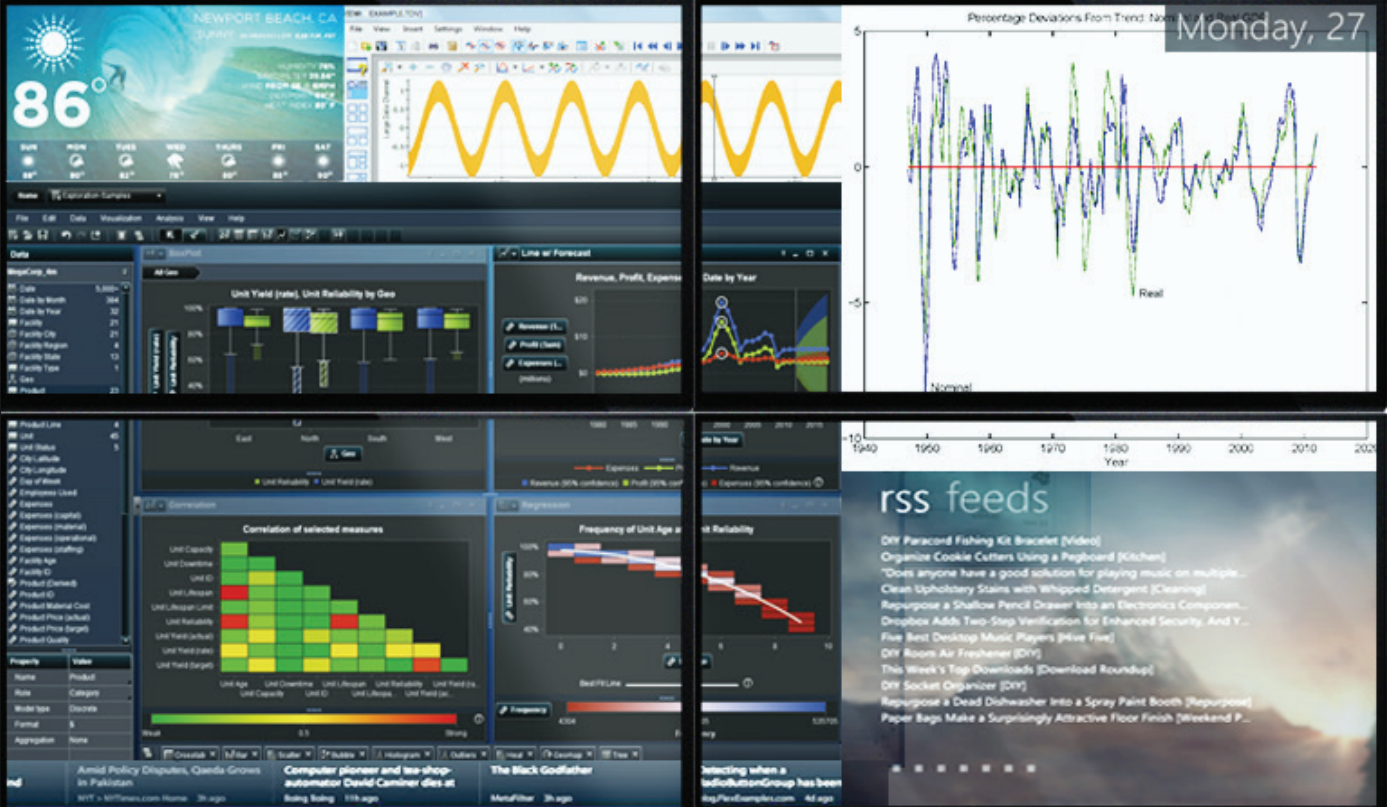

## Video Wall and Digital Signage System

The Simple, Highly-Customizable Video Wall and Digital Signage Solution To Display Content Directly from Your Cable Box and Local Network

Shouldn't you be able to have incredible creative control over what your video wall and digital signage can show? SignWall allows you to present content in the most unique and customizable way of any video wall on the market by allowing you to include as many different visual elements as you want in any arrangement you can imagine.

We are now entering the world of possibilities.

Manage live HTML 5 widgets within any of SignWall's customizable zones

Crystal clear 1080p HD video quality with desktop sharing capabilities

Stay informed by adding a live news ticker with news from your company or favorite news site