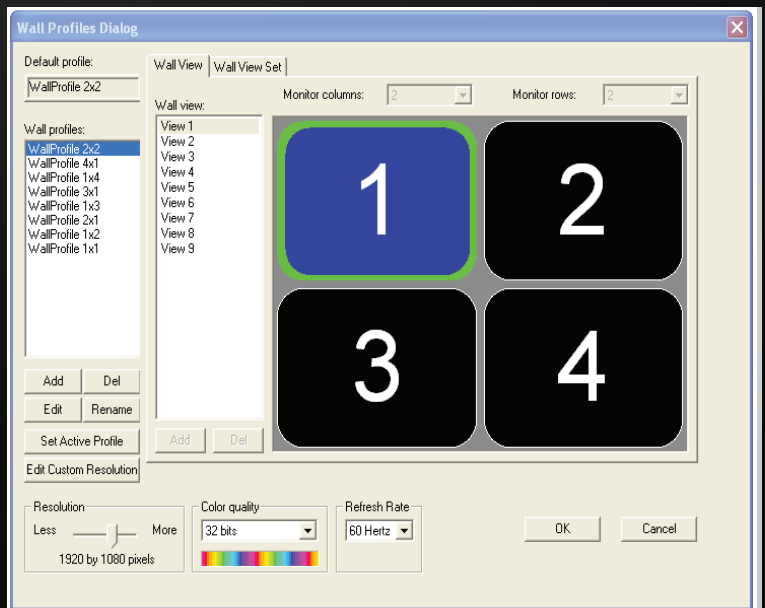

Installation and Setup

SignWall uses the internet and the least amount of cords possible for a quick set up process.

Our bundled software allows you to create layouts, manage content and schedule exact times for your content to display on SignWall. Experience the feeling of complete control over your visual communication.