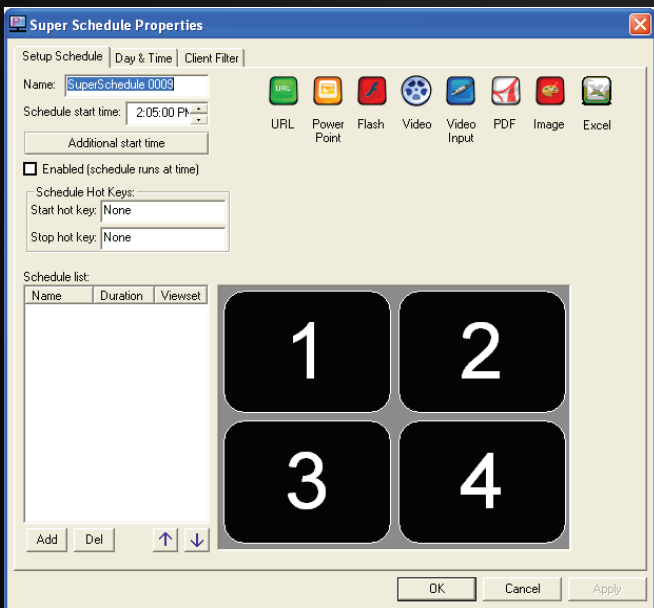

Installation and Setup

SignWall uses the internet and the least amount of cords possible for a quick set up process.

Our bundled software allows you to create layouts, manage content and schedule exact times for your content to display on SignWall. Experience the feeling of complete control over your visual communication.