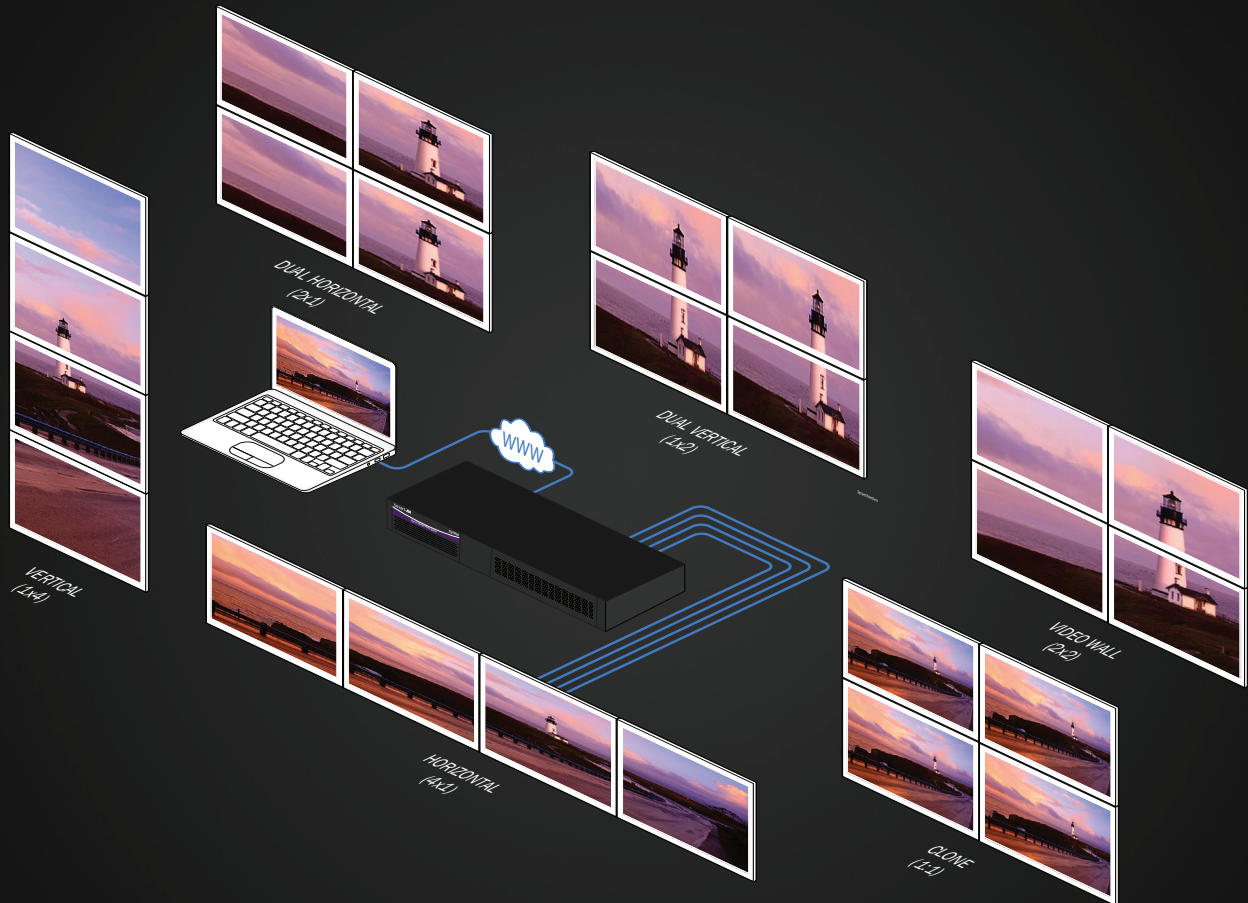

## Video Wall and Digital Signage System

The Simple, Highly-Customizable Video Wall and Digital Signage Solution To Display Content Directly from Your Cable Box and Local Network

Shouldn't you be able to have incredible creative control over what your video wall and digital signage can show? SignWall allows you to present content in the most unique and customizable way of any video wall on the market by allowing you to include as many different visual elements as you want in any arrangement you can imagine.

## Customize Your Layout

You have complete freedom with your video wall or digital signage layout, so feel free to try anything. If you're in a rush, SignWall comes with many time-tested layout templates that you can easily plug your content into.

# Installation and Setup

SignWall uses the internet and the least amount of cords possible for a quick set up process.

Our bundled software allows you to create layouts, manage content and schedule exact times for your content to display on SignWall. Experience the feeling of complete control over your visual communication.