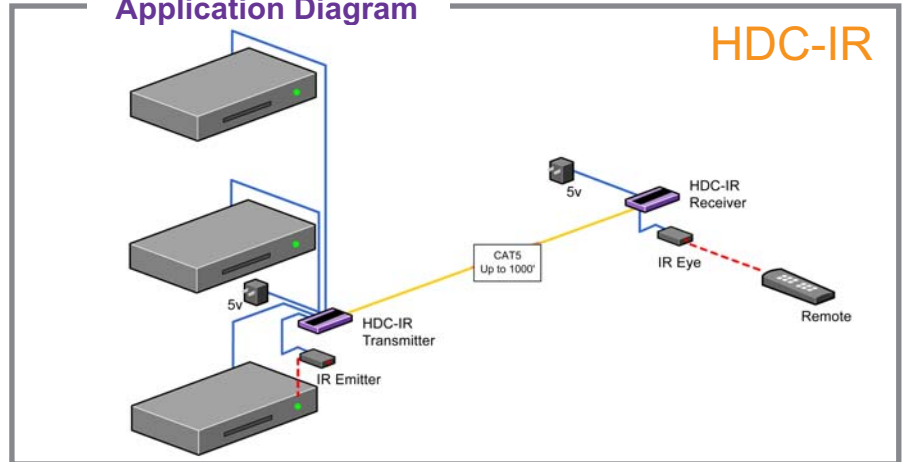

Infrared Extender over cat5 up to 1000ft

Specifications

IR EYE input	
IR Frequency Range	30 KHz to 80KHz
Capture Distance	Up to 25'
Cable Connector	3.5mm stereo jack
IR Signal Indicator	Green LED
Power Requirements	
Signal Type	TTL
IR Emitter Output	
IR Frequency Range	30KHz to 80KHz
Emitter Distance	Up to 10'
Cable Connector	3.5mm mono jack
IR Signal Indicator	Red LED
Box	
Power Requirements	12VDC 1A single power up to 250ft
Cable Link	CAT5 568A or 568B
Dimension	2.5"x2.5"x1.0" (85mm x 84mm x 35mm)
Weight	.25lb (0.9 Kg.)

Application Diagram