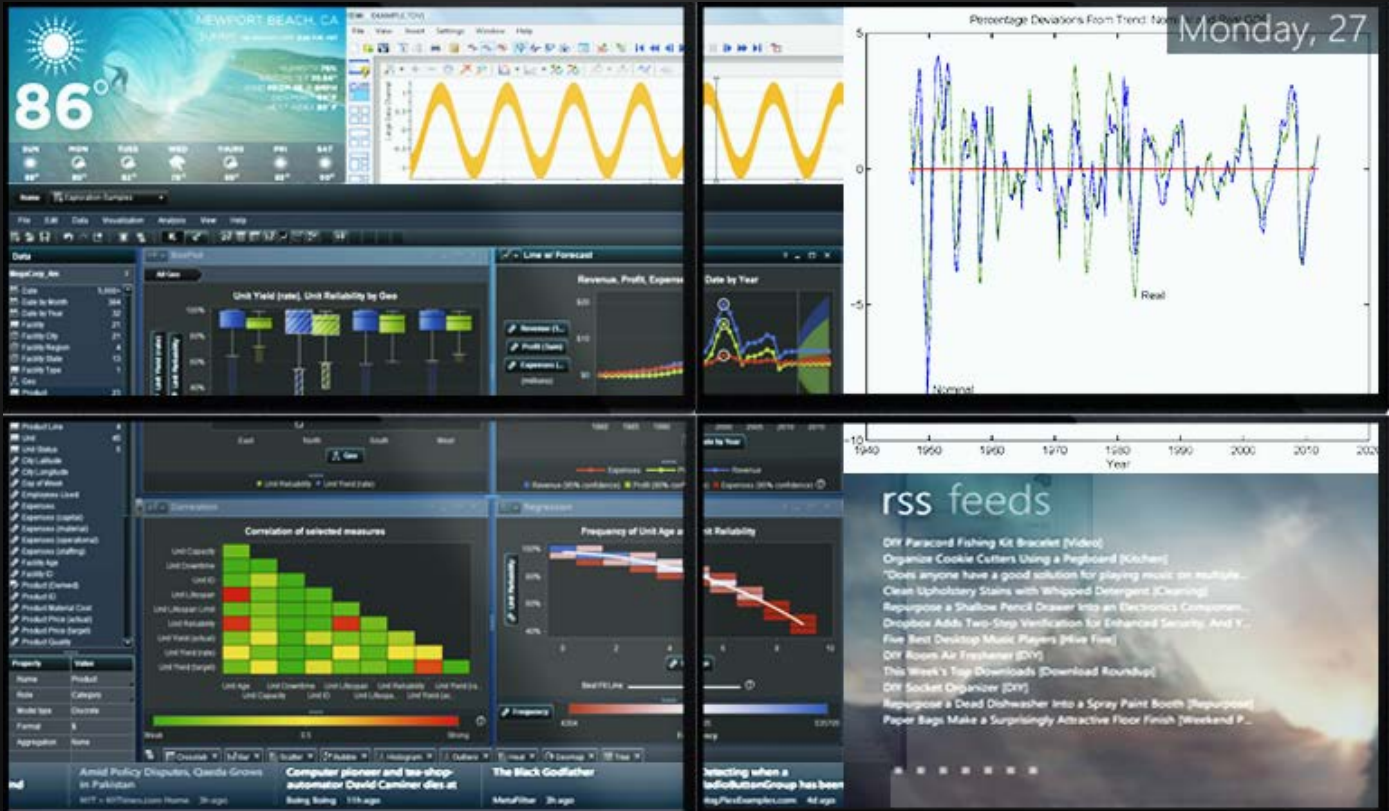

PresenterWall

POWERED BY Smart-**AM**

Expandable Video Wall System

High Definition Video Wall System With No Limitation On Size,
Arrangement Or Content That Can Be Managed Easily Over The Internet

Shouldn't you be able to have incredible creative control over what your video wall and digital signage can show? PresenterWall allows you to present content in the most unique and customizable way of any video wall on the market by allowing you to include as many different visual elements as you want in any arrangement you can imagine.

We are now entering the world of possibilities.

Manage live HTML 5 widgets within any of PresenterWall's customizable zones.

Crystal clear 1080p HD video quality with desktop sharing capabilities.

Stay informed by adding a live news ticker with news from your company or favorite news site.