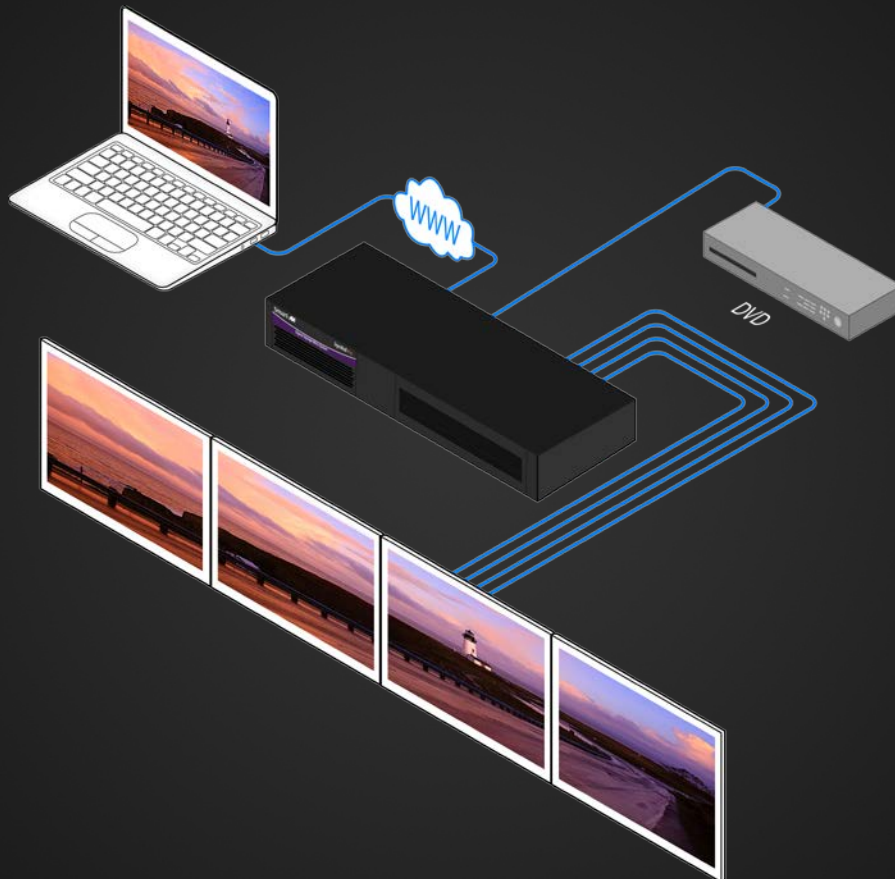

PresenterWall Runs Videos In 4K Ultra HD

Is 1080p HD not high definition enough for you? PresenterWall can run a video resolution format known as 4k Ultra HD that has 4 times as much detail as 1080p HD. So if your video needs to be super clear, vibrant, and beautiful across all your video wall screens, PresenterWall can do that.

PresenterWall Runs Multiple HD Videos

PresenterWall has so much video wall processing power that it can run as many as 10 full 1080p HD videos simultaneously. It's also fully upgradeable to be able to run even more.

Installation and Setup

PresenterWall uses the Internet and the least amount of cords possible for a quick set up.

Our bundled software allows you to create layouts, manage content and schedule exact times for your content to display on PresenterWall. Experience the feeling of complete control over your visual communication.