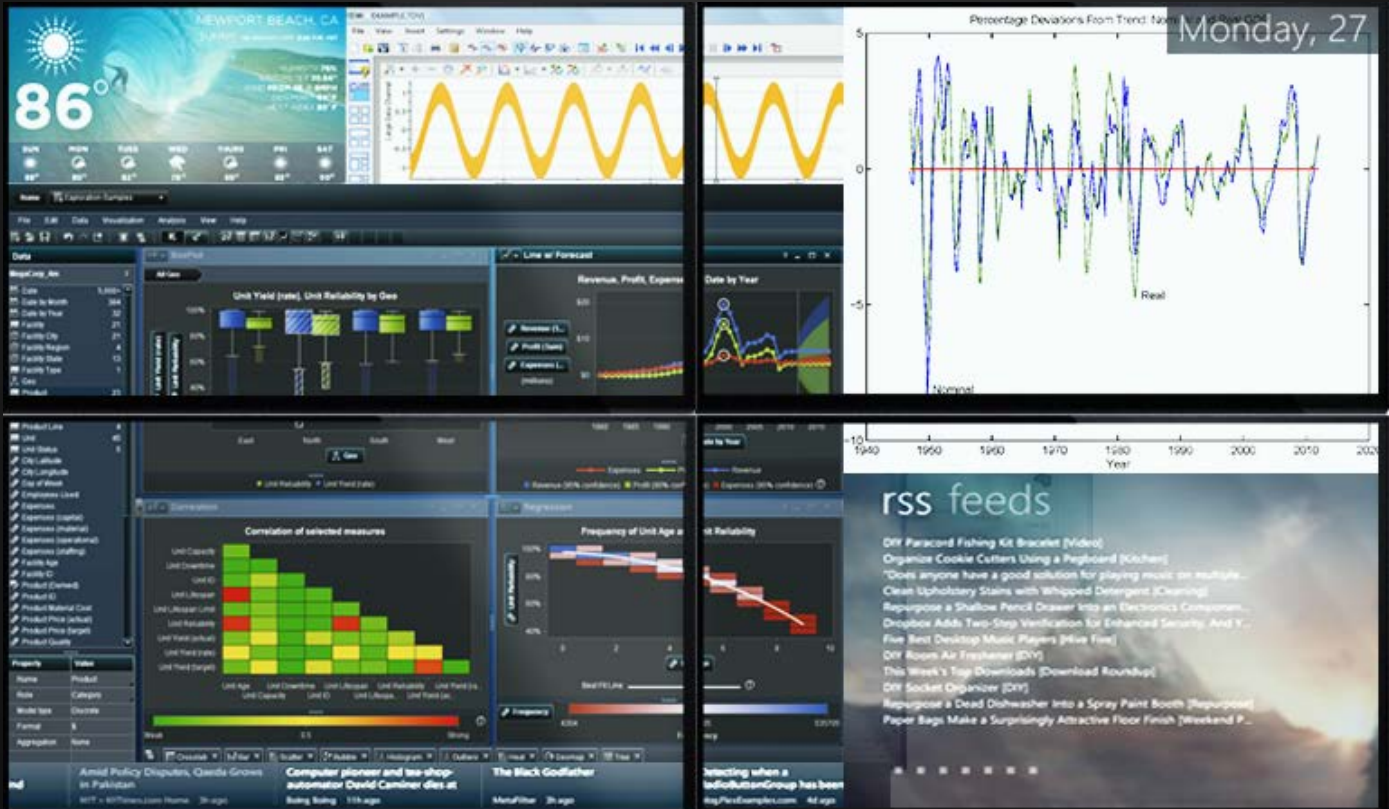

PresenterWall

POWERED BY Smart-**AM**

Expandable Video Wall System

High Definition Video Wall System With No Limitation On Size,
Arrangement Or Content That Can Be Managed Easily Over The Internet

Shouldn't you be able to have incredible creative control over what your video wall and digital signage can show? PresenterWall allows you to present content in the most unique and customizable way of any video wall on the market by allowing you to include as many different visual elements as you want in any arrangement you can imagine.

We are now entering the world of possibilities.

Manage live HTML 5 widgets within any of PresenterWall's customizable zones.

Crystal clear 1080p HD video quality with desktop sharing capabilities.

Stay informed by adding a live news ticker with news from your company or favorite news site.