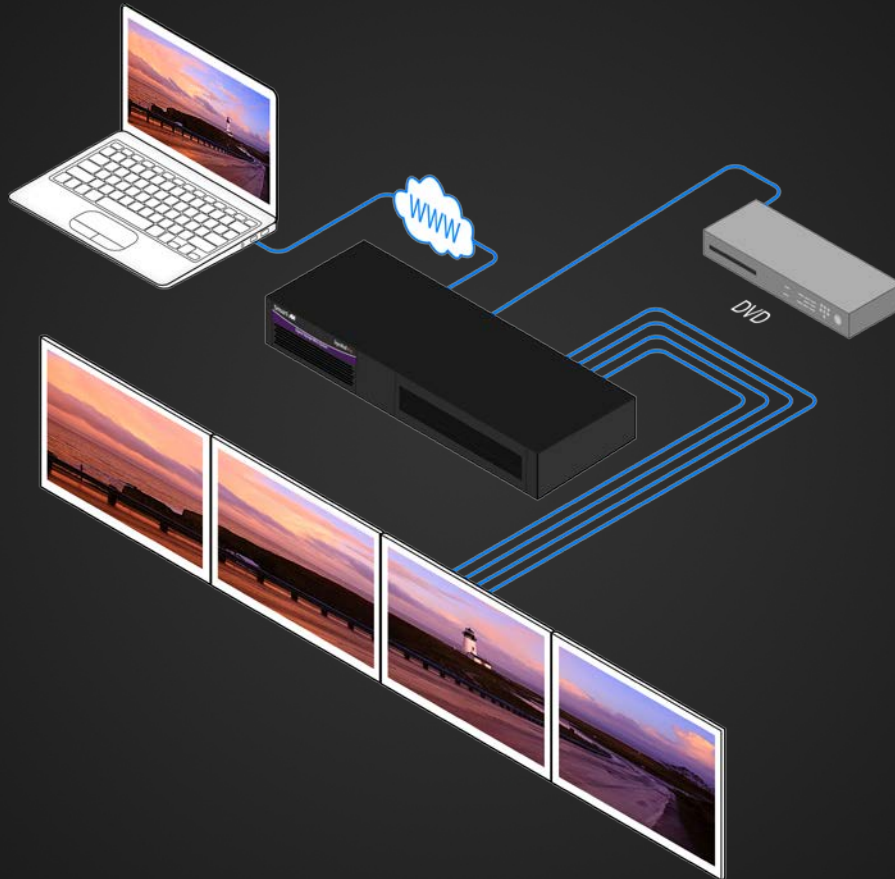

PresenterWall

POWERED BY Smart-**AM**

Expandable Video Wall System

High Definition Video Wall System With No Limitation On Size,
Arrangement Or Content That Can Be Managed Easily Over The Internet

Shouldn't you be able to have incredible creative control over what your video wall and digital signage can show? PresenterWall allows you to present content in the most unique and customizable way of any video wall on the market by allowing you to include as many different visual elements as you want in any arrangement you can imagine.

PresenterWall Runs Videos In 4K Ultra HD

Is 1080p HD not high definition enough for you? PresenterWall can run a video resolution format known as 4k Ultra HD that has 4 times as much detail as 1080p HD. So if your video needs to be super clear, vibrant, and beautiful across all your video wall screens, PresenterWall can do that.

PresenterWall Runs Multiple HD Videos

PresenterWall has so much video wall processing power that it can run as many as 10 full 1080p HD videos simultaneously. It's also fully upgradeable to be able to run even more.

Installation and Setup

PresenterWall uses the Internet and the least amount of cords possible for a quick set up.

Our bundled software allows you to create layouts, manage content and schedule exact times for your content to display on PresenterWall. Experience the feeling of complete control over your visual communication.