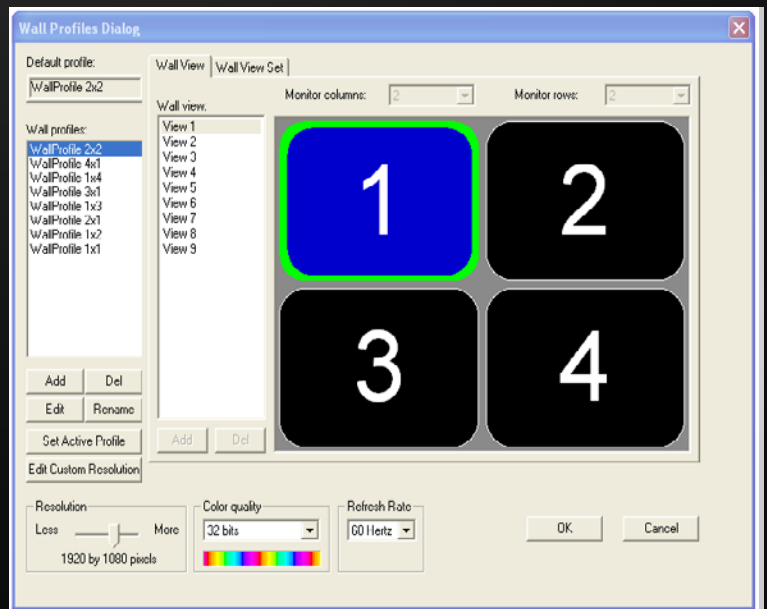

Installation and Setup

PresenterWall uses the Internet and the least amount of cords possible for a quick set up.

Our bundled software allows you to create layouts, manage content and schedule exact times for your content to display on PresenterWall. Experience the feeling of complete control over your visual communication.