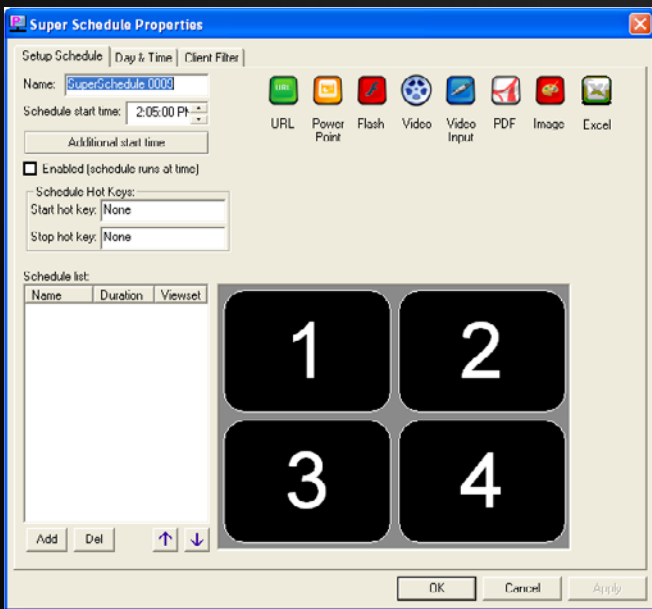

Installation and Setup

PresenterWall uses the Internet and the least amount of cords possible for a quick set up.

Our bundled software allows you to create layouts, manage content and schedule exact times for your content to display on PresenterWall. Experience the feeling of complete control over your visual communication.