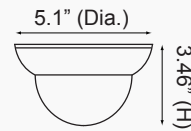

Shown with included paintable, snap-on Chameleon Cover™

Specifications

Image Sensor	1/3" 960H ExView™ HAD CCD II	AGC	High / Low / Off
Resolution	700 TV lines	White Balance	ATW / Outdoor / Indoor / Manual / AWC (1,700°K - 11,000°K)
Minimum Illumination	CDS Off: 0.15 lux CDS On: 0.00002 lux	Intensify	Auto / Off (selectable x2 - x512)
Effective Pixels	976 (H) x 494 (V)	Motion Detection	On / Off (8 programmable zones)
Total Pixels	1020 (H) x 508 (V)	Privacy Masking	On / Off (12 programmable zones)
TV System	NTSC	Speco DNR	On / Off (level adjustable)
Scanning Frequency	15.734kHz (H) & 59.94Hz (V)	Digital Zoom	On / Off (1x - 16x)
Scanning System	2:1 interlace	DIS	On / Off
Synchronization	Internal	Sharpness	On / Off (level adjustable)
S/N Ratio	More than 52dB	Flip / Mirror	On / Off
Video Output	CVBS: 1.0Vp-p / 75 ohms	Power Supply	12VDC / 24VAC dual voltage operation (power supply not included)
Electronic Shutter Speed	1/60 sec. - 1/120,000 sec.	Power Consumption	12VDC, 380mA / 24VAC, 170mA
OSD	Available	Operating Temperature	-4° F – 140° F
DWDR	On / Off (level adjustable)	Dimensions	3.46" (H) x 5.1" (Dia.)
Backlight Compensation	BLC / HLC / Off	Weight	1 lb.
Day/Night	Color / BW / Auto / Ext		