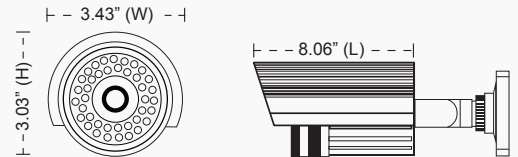

# Full HD 1080p 2MP Indoor/Outdoor Bullet IP Camera

**O2B5** 3.7mm fixed lens, dark grey housing

## Features

- Supports up to Full HD 1080p @ 30fps
- Built-in standard PoE (IEEE 802.3af)
- True Day/Night operation (IR cut filter)
- Built-in IR LEDs
- IR Range: 82' (depending on scene reflection)
- Wide dynamic range (WDR) operation
- 2-way audio communication
- Micro SD card slot (card not included)
- 12VDC operation
- IP66 compliant
- ONVIF Profile S listed\*
- 2 year warranty

## Camera Specifications

|                      |                                     |
|----------------------|-------------------------------------|
| Image Sensor         | Progressive scan 1/2.9" CMOS, 2.0MP |
| Maximum Resolution   | 1920x1080                           |
| Minimum Illumination | F1.4, 0.12 lux (IR on – 0 lux)      |
| S/N Ratio            | 50dB                                |
| IR LEDs              | 36                                  |
| IR Range             | 82' (depending on scene reflection) |
| White Balance        | Automatic                           |
| Exposure Control     | Yes                                 |
| Digital Slow Shutter | Yes                                 |
| WDR/BLC              | WDR                                 |
| Day/Night            | IR-cut filter                       |
| DNR                  | 2D/3D                               |