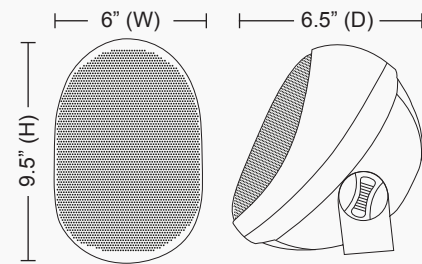

All-Weather Elite Series 4" Speakers With or Without Transformers

SP4AWE	Black (sold in pairs)
SP4AWEW	White (sold in pairs)
SP4AWET	Black, with transformer (sold individually)
SP4AWETW	White, with transformer (sold individually)

Features

- Rounded, stylish design
- Horizontal-swivel mounting bracket
- Weather-resistant design
- 70/25V selectable transformer (SP4AWET, SP4AWETW)
- Lifetime warranty

Specifications

	SP4AWE/SP4AWEW	SP4AWET/ SP4AWETW
RMS Power	25W	25W
Max. Power:.....	40W	40W
Transformer Type	N/A	70/25V (selectable)
Transformer Power Taps	N/A	20W, 15W, 10W & 5W
Termination Type	Press terminal	Press terminal
Sensitivity (1W/1M).....	84dB	84dB
Maximum SPL (Pmax/1m).....	104dB	104dB
Driver Impedance	8 Ohms	8 Ohms
Magnet.....	9 oz. ferrite	9 oz. ferrite
Frequency Response Range.....	75Hz ~ 20kHz	75Hz ~ 20kHz
Dispersion @ 1000Hz	180° conical	180° conical
Driver	4" Mica/Polypropylene woofer, 0.75" Silk tweeter	4" Mica/Polypropylene woofer, 0.75" Silk tweeter
Speaker Dimensions	6" (W) x 9.5" (H) x 6.5" (D)	6" (W) x 9.5" (H) x 6.5" (D)
Weight	5.5 lbs.	5.5 lbs.
Material.....	Body: High impact polystyrene Grille: Treated metal Bracket: Treated metal	Body: High impact polystyrene Grille: Treated metal Bracket: Treated metal