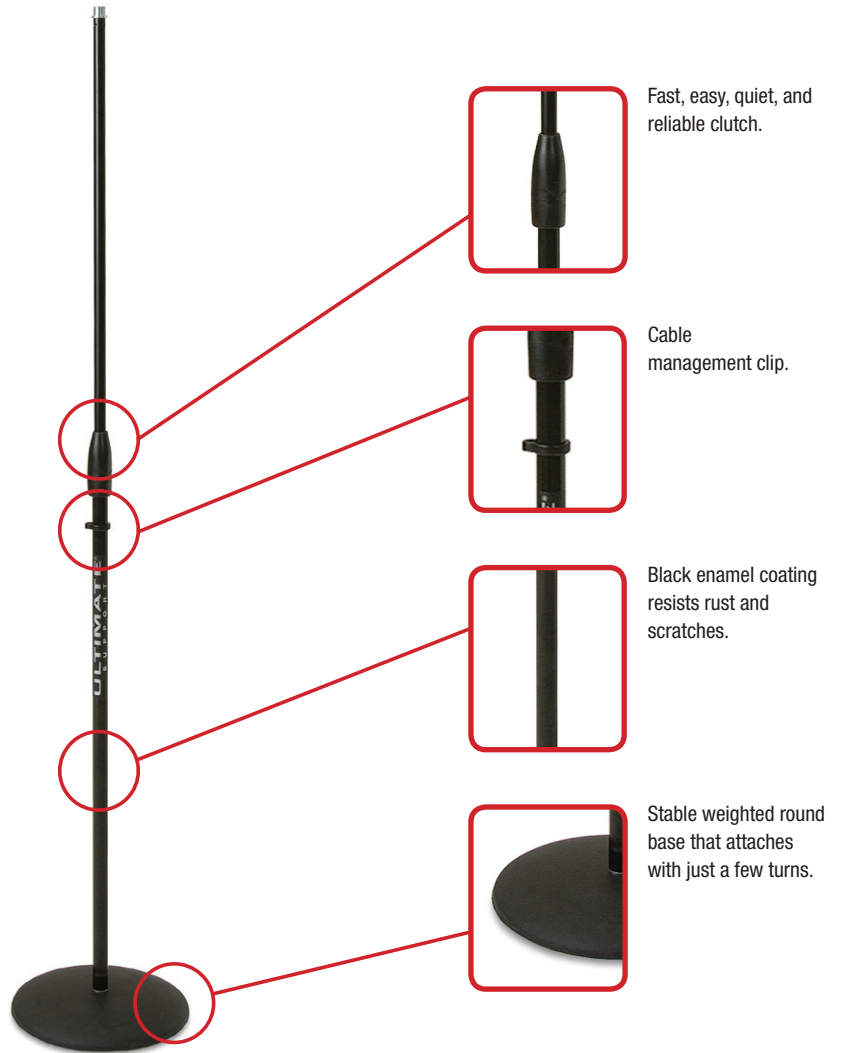

MC-05

Classic Series Microphone Stand with Quick-release Clutch and Weighted Round Base

Fast, Easy Clutch

Many price-competitive mic stands offer noisy clutch systems that are hard to tighten and release. The MC-05 clutch is super quiet, reliable, and impressively easy to tighten and release – which is a nice feature in the middle of a gig when you have to make adjustments quickly, or when a lot of different people are using the same mic stand in the same show.

Stable Weighted Round Base

With a sleek, round, cast iron base that is very stable and sturdy, the MC-05 is the stand of choice for schools, churches, bands, and other artists due to its traditional look and class-setting performance.

Easily Attached and Released Base

Quickly attach and release the base with just a few turns when, or if, you need to store or transport the base and shaft separately. The MC-05 features a self-locking mechanism that won't unthread unless you want them to. There simply isn't an easier, more reliable design in this price range!

MC-05 SPECS

- MC-05B #13461—black
- Height 34.75" - 64" (883 mm - 1626 mm)
- Weight 8.8 lbs. (4 kg)
- Limited lifetime warranty

CLASSIC-SERIES

Innovation and strength are the two cornerstones on which Ultimate Support has built their reputation. The Classic Series microphone stands not only deliver features such as a quick-release, quiet, and reliable clutch, built-in cable management clips, and super stable bases, but they're competitively priced with mic stands that, well, simply don't stand up (pun intended). The MC-40 and MC-05 microphone stands are the finest professional mic stands you can find at entry-level mic stand prices.