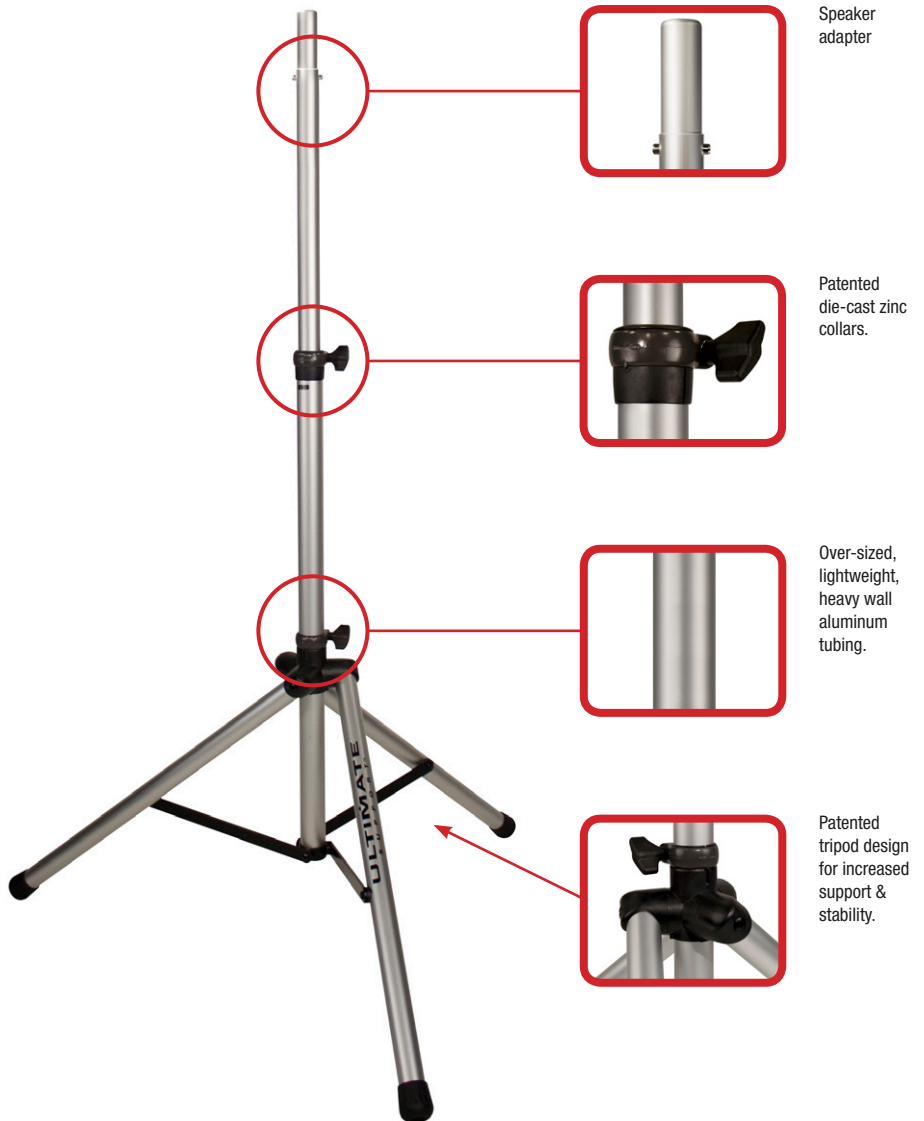

TS-80 SILVER

Original Series Aluminum Tripod Speaker Stand with Integrated Speaker Adapter - Silver

Patented Tripod Design

The TS-80B's offset tripod base design provides more support than typical "off-the-shelf" speaker stands. The design makes for very tight internal fittings, doing away with unnecessary sloppy leg problems, and includes a super strong die-cast metal collar that prevents over-tightening and breakage issues associated with all plastic designs.

Patented Die-cast Metal Collar on TLF

The strongest leg fitting made, the collar on the TS-80B's tripod leg fitting (TLF) prevents over-tightening and breakage issues associated with all plastic designs. Plus, our die-cast fitting is 30x stronger than ABS or Nylon plastic used by the competition.

Over-sized Heavy Wall Aluminum Tubing

The entire stand (legs, mast, and telescoping tube) uses oversized, heavy-walled aluminum tubing for durability, functionality, and weight savings. The TS-80B will not rust or corrode (thanks to its architectural anodized finish), is very smooth to operate, and is extraordinarily strong yet lightweight.

TS-80 SILVER SPECS

- TS-80S #13903 — silver
- Height: 3'8" - 6'7" (1118 mm - 2007 mm)
- Weight: 7.3 lbs. (3.3 kg)
- Base Diameter: 47" (1194 mm)
- Telescoping Tube Diameter: 1.5" (38 mm)
- Adapter Diameter: 1.375" (35 mm)
- Load Capacity: 150 lbs. (68.2 kg)
- Folded: 43.5" x 5.5" (1105 mm x 140 mm)