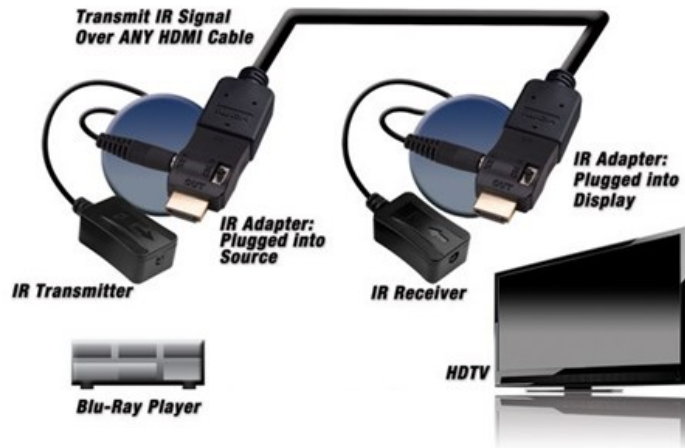

HDMI® IR Control Kit

➤ Roll over image to zoom in

- Allows for IR Control over any HDMI Cable
- To Connect add an HDMI IR Adapter to both ends of the HDMI Cable
- IR TX Pigtail connects to HDMI IR adapter at the source
- IR RX Pigtail connects to HDMI IR adapter at the display
- Extends IR Signals more than 100m/328 ft
- Supports Dual Band IR
- HDMI IR Adapters are IR or CEC configurable

Part No	Pkg.	UPC
280700	Pkgd	741835095891

Related Products

Plenum Rated High Speed HDMI® Cable with Ethe...
[View Details](#)

Installer Series High Speed HDMI® Cable with ...
[View Details](#)

Performance Series High Speed HDMI® Cable wit..
[View Details](#)