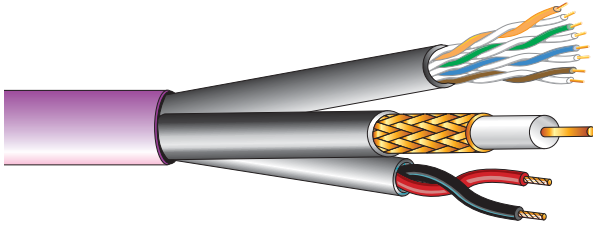

Media Control Cables

Rating:

- NEC Type CM
- (UL) Listed
- Flame Rating: UL1685

Media Control Cable Specialized Control Systems

Applications:

Indoor for:

- Home Control Systems
- Commercial Control Systems
- Sound and Audio

Standard pool size 1000ft.

Catalog No.	Cable Description	Overall Jacket & Cable O.D.	Jacket Color
		Inches	
C2415 CM	1- 77350 Media Control Cable (Yellow Jacket) + 1- 4 Pair 24 AWG Category 5E Cable (Gray Jacket) Overall PVC Jacket	PVC Jkt. .485	Yellow
C2425 CM	1- 77350 Media Control Cable (Yellow Jacket) + 2- 4 Pair 24 AWG Category 5E Cable (Pink and Gray Jacket) Overall PVC Jacket	PVC Jkt. .500	Yellow
E1854 CM	1- Control Cable (2 Cond 18 Awg. Unshielded) Gray Jacket + 1- 4 Pair 24 AWG Category 5E Cable (Pink Jacket) + 1- CCTV Cable -RG59/U - 20 AWG Foam Dielectric 95% Bare Copper Braid (Black Jacket) Elan Via! Cable	PVC Jkt. .579	Violet

800-245-4964 • www.westpenn-wpw.com