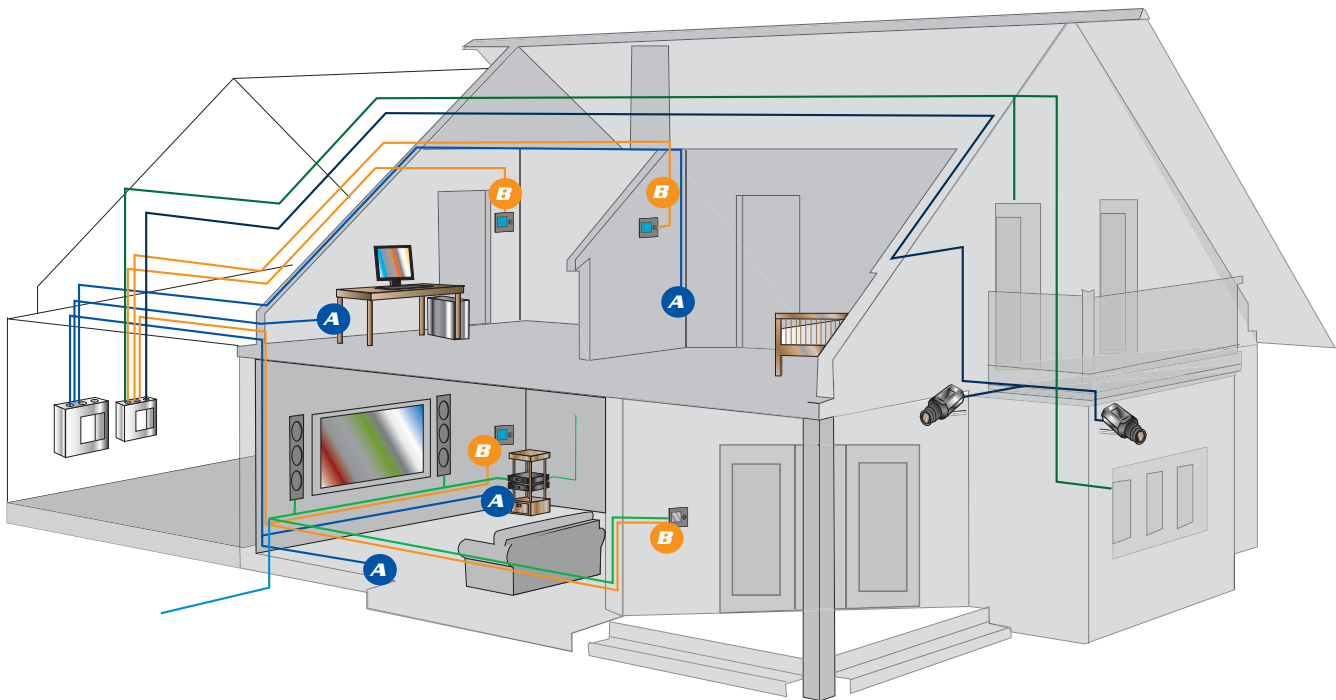

# Residential & Media Control Cables

**In the home.** Low voltage install cables are commonly linked to expansive commercial developments. The reality is more residential properties are requiring structured cables that exceed the TIA/EIA 570 Standards. West Penn Wire meets the need through home structured cabling, media control, high flex speaker cables and keypad audio control cables.