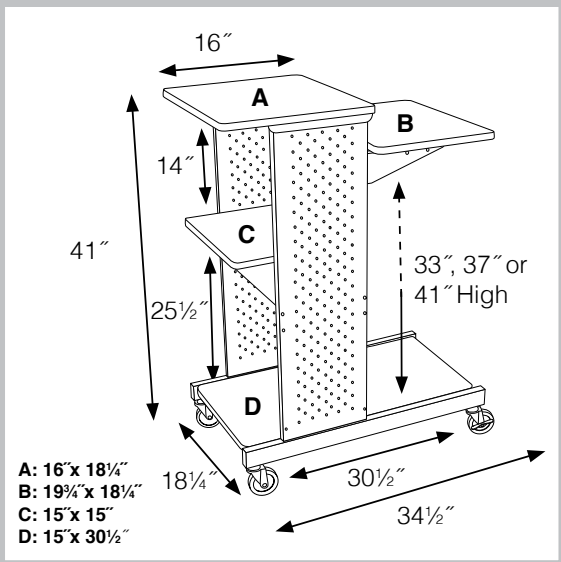

Locking wood laminate cabinet model inner dimensions are: 18¾"H x 13¾"W x 13¾"D.

Includes a 7-outlet UL approved electrical assembly with 25 ft. cord.

A set of heavy duty 4" boardroom casters, two with locking brakes.

Shown with optional
Side Shelf Accessory
19¾" x 18¼"

WPS4BRE

39½" H x 18¼" W x 34½" D

Measurements:

WPS4BR5 Boardroom Black Cherry Presentation Stations

WPS4BR5CE

39½" H x 18¼" W x 34½" D

This Boardroom series presentation unit has four black cherry wood looking laminate work surfaces with a black steel frame. The adjustable second shelf can be set from 33" up to 41" high.

WPS4BR5E

39½" H x 18¼" W x 34½" D

Measurements: