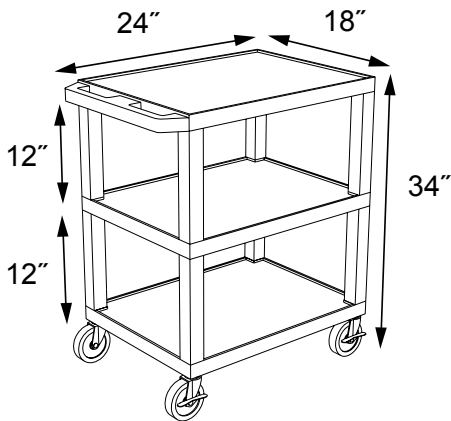

Specialty Utility Carts

WT34S

- Easy to clean, non-staining surface
- Rolls easily over most surfaces utilizing it's 4" silent-roll, full swivel, ball bearing casters, maximum weight rated at 125 lbs. each
- Carts will hold 200 lbs. of evenly distributed weight
- Constructed from an engineered thermoplastic resin, injection molded that will not chip, warp, crack, rust or peel. Shelves and legs are made from recyclable material
- The three 24"W x 18"D shelves have a 1/4" safety retaining lip and a raised texture surface to enhance product placement and ensure minimal sliding

Measurements:

To specify which shelf color is ordered, replace ★ in this example product number with available shelf color option of choice:
WT34★S

Shelf Color Options:

Black	Gray GY	Putty OW	Red R	Burgundy BY	Blue BU
Yellow Y	Orange OR	Hunter Green HG	Green G	Purple P	Navy Z