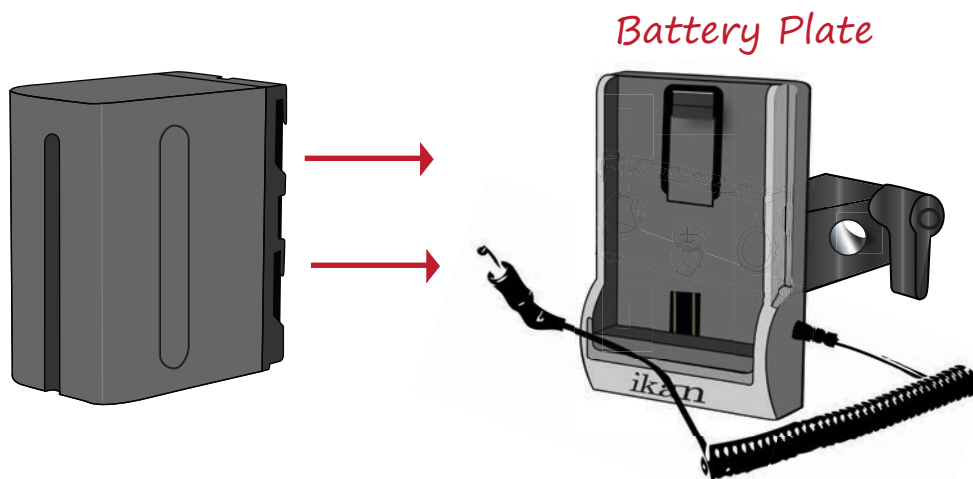

The BMC-PWR-1RD will slide onto either 15mm rod and can be placed easily where it is most efficient. The BMC-PWR-1RD takes up a lot less room by only using one 15mm rail.

ikan

[www.ikancorp.com](http://www.ikancorp.com)