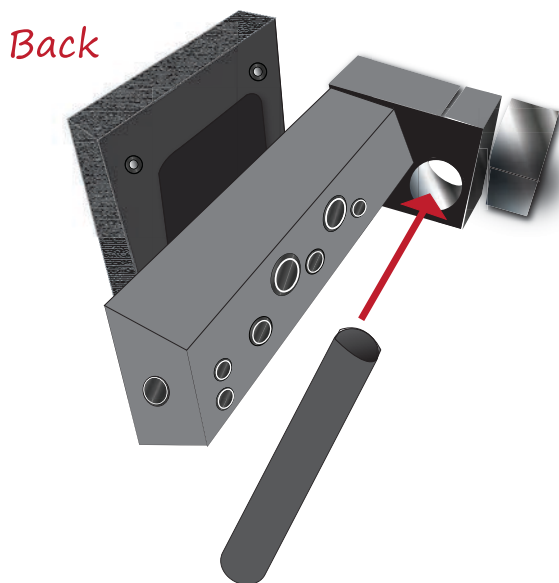

## Black Magic Single Rod Mount QUICKSTART GUIDE

BMC-PWR-1RD-C ,S,P,SU,E6

*Can be used with Canon, Sony, and Panasonic DV batteries.*

This unit is set up with five different battery types. The DV battery option allows you to slide the battery on the plate, and the AC107 does the work for you by turning that 7.2v into a 12v output.

The BMC-PWR-1RD will slide onto either 15mm rod and can be placed easily where it is most efficient. The BMC-PWR-1RD takes up a lot less room by only using one 15mm rail.

ikan

[www.ikancorp.com](http://www.ikancorp.com)