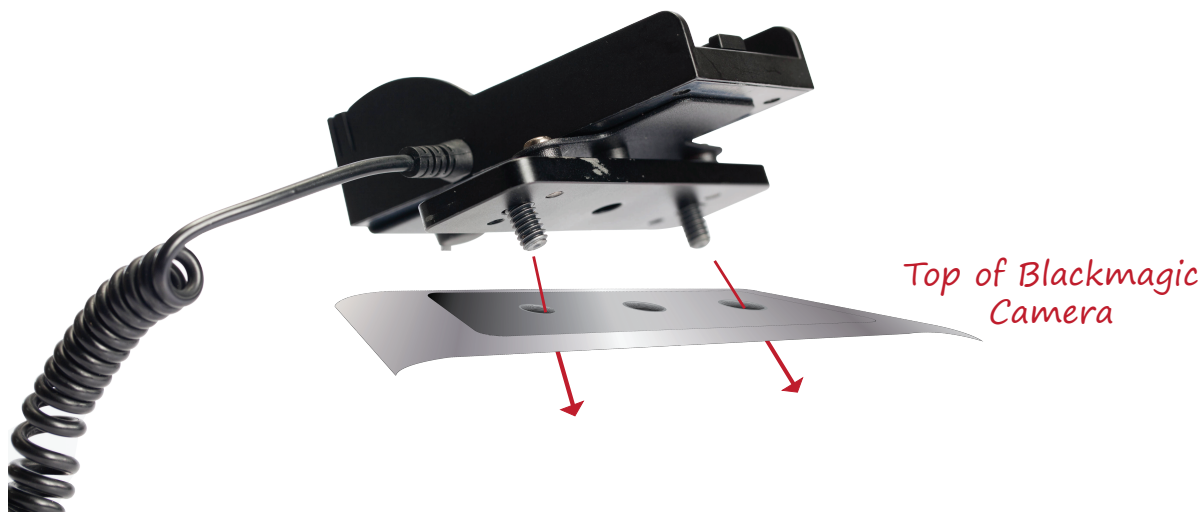

The BMC-PWR

This unit allows for a simple easy attachment to the top of the camera via the three ¼-20 screw holes supplied.