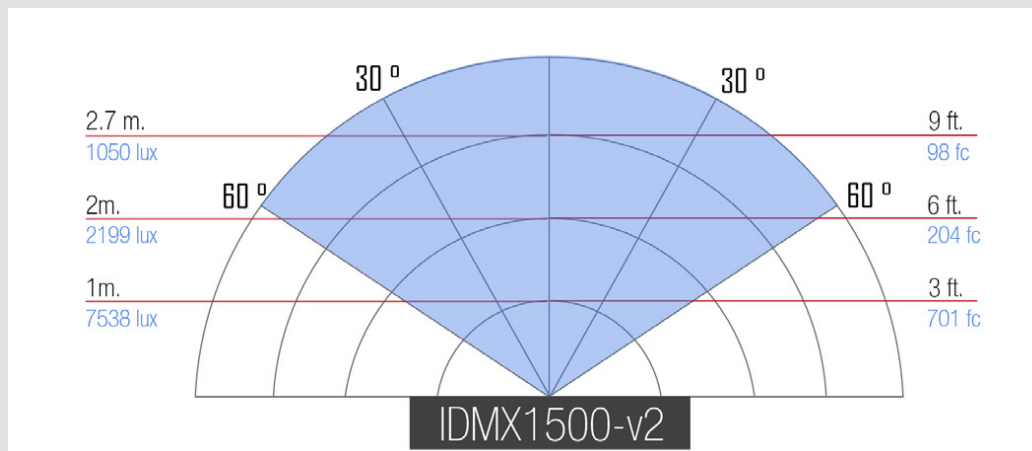

What's Included

- 1 x IDMX1500-v2 Light
- 1 x Safety Chain
- 1 x AC Adapter

Photometrics

Product Specifications

Beam Angle	60° Wide Angle
Build Material	Metal & Aluminum
Control	DMX and Local Knob
Cooling System	Passive Heat Sync
Lens	60°
Mount	Ball Mount
Power Supply	24 v @ 5 Amps
Rating	24v
Fixture Size	2" x 7" x 39"
Fixture Weight	11 lbs
Shipping Dimensions	8" x 11" x 42"
Shipping Weight	15 lbs