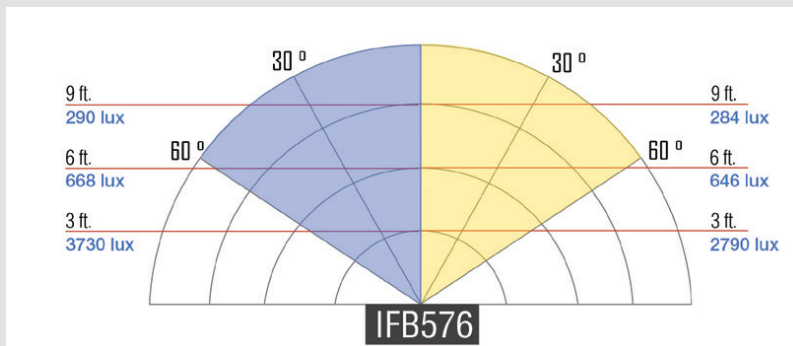

IFB2115

Features you need, Prices you want.

Specifications

Beam Angle	60°
Build Material	Heavy Duty Plastic
Control	Touchscreen
Cooling System	Passive Cooling
Dimming	10-100%
Fixture Weight	4 lbs & 6 lbs
Focusing	NO
Head Type	Bi-Color
Lens	60° Lens
Mount	Yoke
Power Supply	12v @ 3.33 Amps & 12v @ 6.66 Amps
Rating	120v @ 60Hz
Weight	29 lbs
Shipping Weight	30 lbs
Shipping Dimensions	18" x 18" x 24"

What's Included

- 1 x Heavy Duty Light Stand (HD-STND)
- 1 x Stand Bag (BG-STND)
- 1 x ID1000 3-Lights Kit Bag (IBG1000-3L)
- 2 x IFB1024 Light
- 1 x IFB576 Light

Photometrics