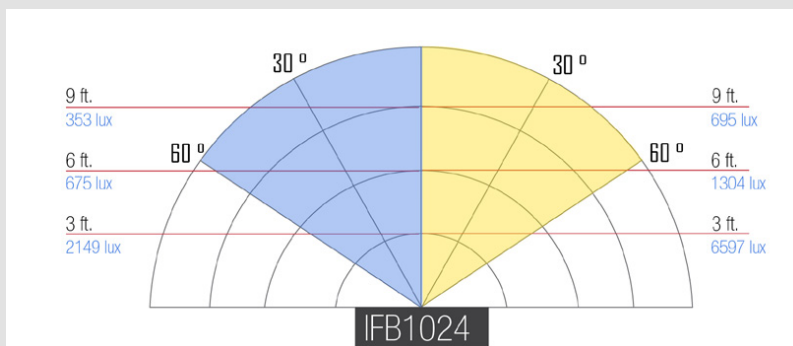

IFB2115

Features you need, Prices you want.

Specifications

Beam Angle	60°
Build Material	Heavy Duty Plastic
Control	Touchscreen
Cooling System	Passive Cooling
Dimming	10-100%
Fixture Weight	4 lbs & 6 lbs
Focusing	NO
Head Type	Bi-Color
Lens	60° Lens
Mount	Yoke
Power Supply	12v @ 3.33 Amps & 12v @ 6.66 Amps
Rating	120v @ 60Hz
Weight	29 lbs
Shipping Weight	30 lbs
Shipping Dimensions	18" x 18" x 24"

What's Included

- 1 x Heavy Duty Light Stand (HD-STND)
- 1 x Stand Bag (BG-STND)
- 1 x ID1000 3-Lights Kit Bag (IBG1000-3L)
- 2 x IFB1024 Light
- 1 x IFB576 Light

Photometrics