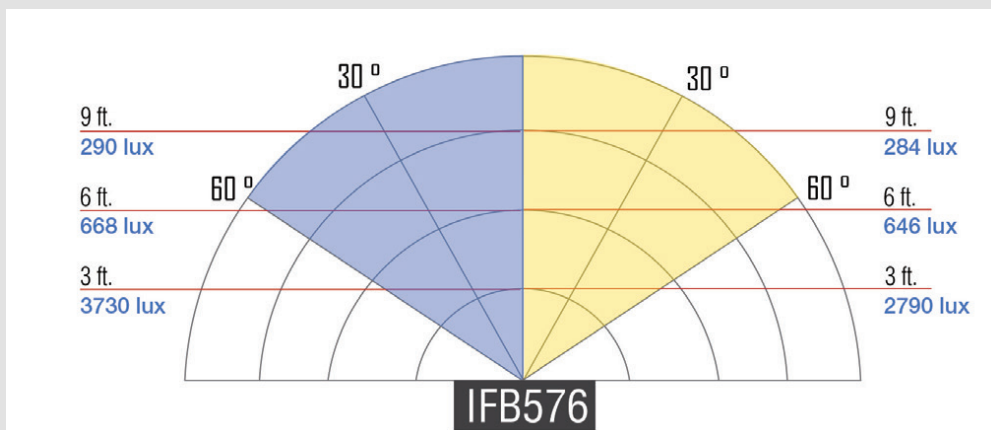

Exceptional Quality

As the IFB576 light comes equipped with an AB to V-Mount pro battery plate, barn doors with intensifiers, diffuser, power supply, remote control, and yoke mount, it is an exceptional value.

What's Included

- 1 x Light Bag
- 1 x Stand Bag
- 2 x AB & V-Mount Battery Plates
- 2 x Diffusers
- 2 x IFB576 Lights
- 2 x Power Supply
- 2 x Remote Control

IFB576 Lights Available in Multiple Kits

- IFB576-KIT
- IFB2511
- IFB2115

Specifications

Beam Angle	50°
Build Material	Heavy Duty Plastic
Color Temperature	3200K (±200K) 4000K (±200K) 5600K (±200K)
Control	Local Knob & Touchscreen
Cooling System	Passive Cooling
Dimming	10-100%
Fixture Size	14" x 8.5" x 2.75"
Fixture Weight	4 lbs
Focusing	N/A
Foot Candles	323.9/ 409.0/ 587.2
Head Type	Bi-Color
Lens	60° Lens
Light Source	288 0.06w LED @5600K 288 0.06w LED @ 3200K
Mount	Yoke
Operating Volts	12-24v
Operating Wattage	46 w @ 120v/60Hz
Power Supply	12v @ 3.33 Amp
Rating	120v @ 60 Hz
Weight	25 lbs
Shipping Dimensions	24" x 20" x 20"
Shipping Weight	35 lbs

Optional Accessories

- C-2KA-KIT AB Mount Pro Power System
- C-2KS-KIT V-Mount Portable Pro Power System
- PWRGP-1 Power Grip
- ID500-PS Power Supply for ID500/IB500
- ID500-RC Remote Control for ikan Lights
- CH1546 Chimera for IFB546/IFD576

Photometrics

ikan

Houston, Texas

www.ikancorp.com

1.713.272.8822

sales@ikancorp.com