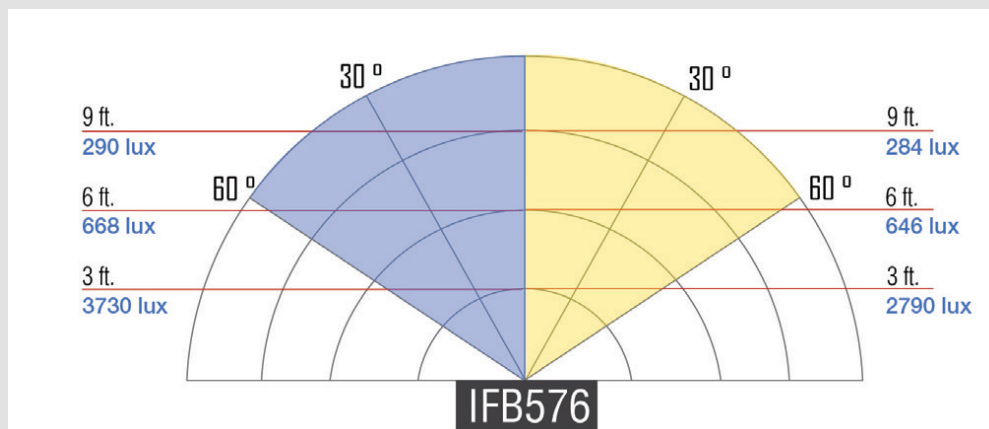

Exceptional Quality

As the IFB576 light comes equipped with an AB to V-Mount pro battery plate, barn doors with intensifiers, diffuser, power supply, remote control, and yoke mount, it is an exceptional value.

What's Included

- 1 x Light Bag
- 1 x Stand Bag
- 3 x AB & V-Mount Battery Plates
- 3 x Diffusers
- 3 x IFB576 Lights
- 3 x Power Supply
- 3 x Remote Control
- 3 x HD Light Stands

IFB576 Lights Available in Multiple Kits

- IFB576-2PT-KIT
- IFB2511
- IFB2115

Specifications

Beam Angle	50°
Build Material	Heavy Duty Plastic
Color Temperature	3200K (±200K) 4000K (±200K) 5600K (±200K)
Control	Local Knob & Touchscreen
Cooling System	Passive Cooling
Dimming	10-100%
Fixture Size	14" x 8.5" x 2.75"
Fixture Weight	4 lbs
Focusing	N/A
Foot Candles	323.9/ 409.0/ 587.2
Head Type	Bi-Color
Lens	60° Lens
Light Source	288 0.06w LED @5600K 288 0.06w LED @ 3200K
Mount	Yoke
Operating Volts	12-24v
Operating Wattage	46 w @ 120v/60Hz
Power Supply	12v @ 3.33 Amp
Rating	120v @ 60 Hz
Weight	25 lbs
Shipping Weight	48 lbs
Shipping Dimensions	22" x 18" x 12"

Optional Accessories

- C-2KA-KIT AB Mount Pro Power System
- C-2KS-KIT V-Mount Portable Pro Power System
- PWRGP-1 Power Grip
- ID500-PS Power Supply for ID500/IB500
- ID500-RC Remote Control for ikan Lights
- CH1546 Chimera for IFB546/IFD576

Photometrics

ikan

Houston, Texas

www.ikancorp.com

1.713.272.8822

sales@ikancorp.com