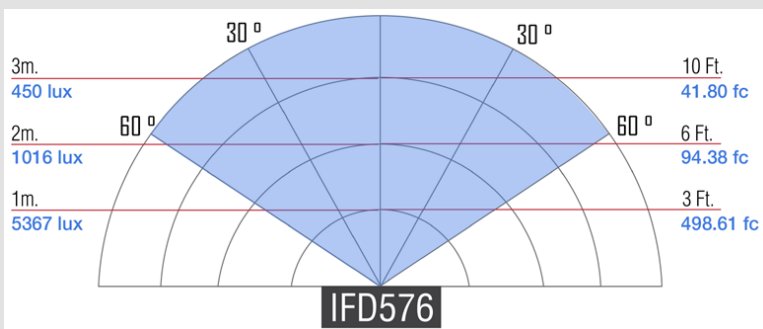

IFD2511

Features you need, Prices you want.

Kit Specifications

Beam Angle	50°
Build Material	Heavy Duty Plastic
Control	Touchscreen
Cooling System	Passive Cooling
Dimensions	18" x 18" x 24"
Dimming	10-100%
Fixture Weight	4 lbs & 6 lbs
Focusing	NO
Head Type	Daylight
Lens	60° Lens
Mount	Stand Mount
Power Supply	12v @ 3.33 Amps & 12v @ 6.66 Amps
Rating	120v @ 60Hz
Weight	26 lbs
Shipping Weight	27 lbs

What's Included

- 1 x IFD1024 Light
- 2 x IFD576 Light
- 1 x Light Kit Bag
- 1 x Stand Bag
- 3 x AB Battery Plates (Attached)
- 3 x AB to V-Mount Adapter Plates
- 3 x Heavy Duty Light Stands

Photometrics