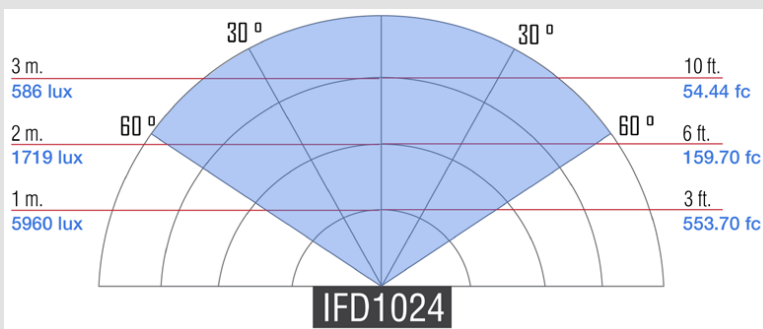

IFD2511

Features you need, Prices you want.

Kit Specifications

Beam Angle	50°
Build Material	Heavy Duty Plastic
Control	Touchscreen
Cooling System	Passive Cooling
Dimensions	18" x 18" x 24"
Dimming	10-100%
Fixture Weight	4 lbs & 6 lbs
Focusing	NO
Head Type	Daylight
Lens	60° Lens
Mount	Stand Mount
Power Supply	12v @ 3.33 Amps & 12v @ 6.66 Amps
Rating	120v @ 60Hz
Weight	26 lbs
Shipping Weight	27 lbs

What's Included

- 1 x IFD1024 Light
- 2 x IFD576 Light
- 1 x Light Kit Bag
- 1 x Stand Bag
- 3 x AB Battery Plates (Attached)
- 3 x AB to V-Mount Adapter Plates
- 3 x Heavy Duty Light Stands

Photometrics