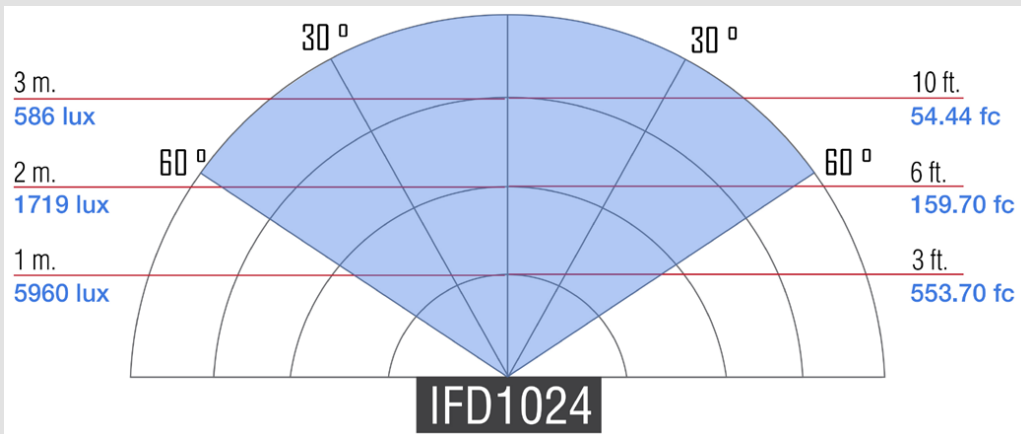

Easy-to-Adjust Light Intensity

With a touch-sensitive digital display, a dimmer knob, and a remote control, you have options when it comes to adjusting the light intensity. The IFD1024 puts you in control so you can get the perfect lighting for your shot every time.

Exceptional Quality

As the IFD1024 light comes equipped with an AB to V-Mount pro battery plate, barn doors with intensifiers, diffuser, power supply, remote control, and yoke mount, it is an exceptional value.

What's Included

- 1 x Light Bag
- 1 x Stand Bag
- 3 x AB Mount Plates (Attached)
- 3 x AB To V-Mount Adapter Plates
- 3 x HD Light Stands
- 3 x IFD1024 Lights

IFD1024 Lights Available in Multiple Kits

IFD1024-2PT-KIT
IFD2511

IFD1024-KIT
IFD2115

Specifications

Beam Angle	50°
Build Material	Heavy Duty Plastic
Color Temperature	5600K (±100K)
Control	Local Knob & Touchscreen
Cooling System	Passive Cooling
Dimensions	17" x 14" x 3.75"
Dimming	0-100%
Fixture Size	14" x 14" x 2.75"
Fixture Weight	6 lbs
Focusing	NO
Foot Candles	979.8
Head Type	Daylight
Lens	60° Lens
Light Source	1024 0.06 watt LED @ 5600K
Mount	Yoke
Power Supply	12v @ 6.66 Amps
Rating	120v @ 60Hz
Wattage	82 Watts
Shipping Weight	41 lbs

Optional Accessories

C-2KA-KIT
C-2KS-KIT
PWRGP-1
ID500-PS

AB Mount Pro Power System
V-Mount Portable Pro Power System
Power Grip
Power Supply for ID500/IB500

Photometrics

ikan

Houston, Texas

www.ikancorp.com

1.713.272.8822

sales@ikancorp.com