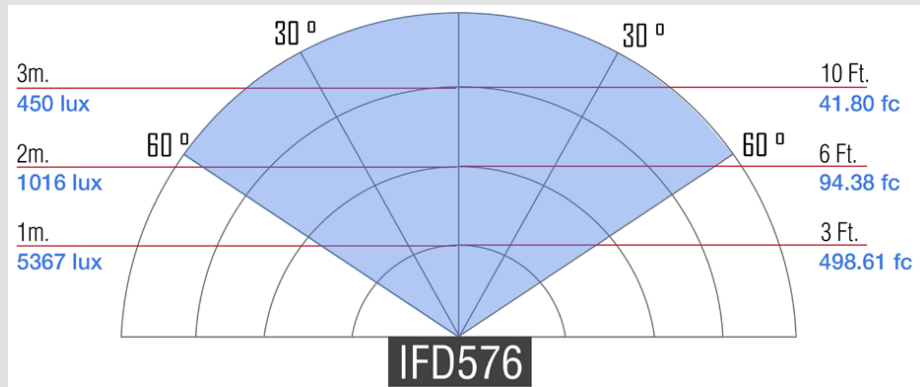

Exceptional Quality

As the IFD576 light comes equipped an AB to V-Mount pro battery plate, barn doors with intensifiers, diffuser, power supply, remote control, and yoke mount, it is an exceptional value.

IFD576 Lights Available in Multiple Kits

IFD576-2PT-KIT
IFD2115
CHRDF3521

IFD576-KIT
IFD2511

What's Included

- 1 x IFD576 Light
- 1 x AB & V-Mount Pro Battery Plates
- 1 x Diffuser
- 1 x Power Supply
- 1 x Remote Control
- 1 x Yoke

Specifications

Beam Angle	60°
Brightness	3' / 5602 lux (±100) / 5600K (±100)
Build Material	Molded Heavy Duty Plastic
Color Temperature	5600K (±100)
Control	Local Knob & Touchscreen
Cooling System	Passive Heat Sync
Dimming	10-100%
Fixture Size	14" x 8.5" x 2.75"
Fixture Weight	4 lbs
Focusing	N/A
Foot Candles	520.6
Head Type	Daylight
Lens	60°
Light Source	576 0.06 watt LED @ 5600K
Mount	Yoke
Operating Volts	12-24v
Operating Wattage	46 watts @ 120v/60Hz
Power Supply	12v @ 3.33 Amps
Rating	120v @ 60Hz
Shipping Weight	9 lbs
Shipping Dimensions	14" x 18" x 5"

Optional Accessories

C-2KA-KIT
C-2KS-KIT
PWRGP-1
IB-L130A
IB-L130S
IB-LD160

AB Mount Pro Power System
V-Mount Portable Pro Power System
Power Grip
AB Mount Professional Battery
V Mount Professional Battery
160Wh Professional Battery w/ Display

Photometrics

ikan

Houston, Texas

www.ikancorp.com

1.713.272.8822

sales@ikancorp.com