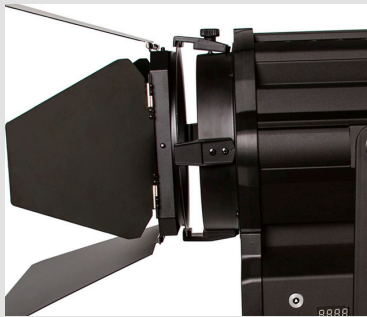

The WS-F100 White Star 4" Fresnel 100 Watt Light is made from a solid aluminum construction, and has an energy efficient LED that has a high output with an excellent color rendering index. The White Star has local built in dimming as well as a digital readout for assigning the light to a DMX channel. The ultra quiet active cooling fan pulls heat from the fixture. The 4 leaf barn doors cut and shape the light and can be folded flat for transportation.

## ARRI Style Open Faced Scrim

The WS-F100 comes with Integrated Scrim Holder-ARRI Style Open face scrims. As well as 4 way barn doors which allow you to cut and shape the light to best suit your talent.