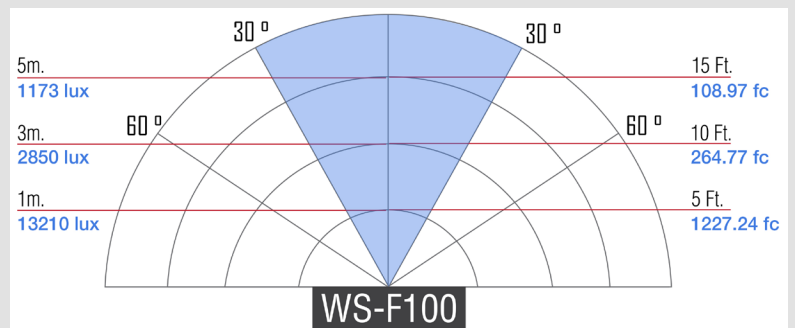

Photometrics

ikan

Houston, Texas

www.ikancorp.com

1.713.272.8822

sales@ikancorp.com