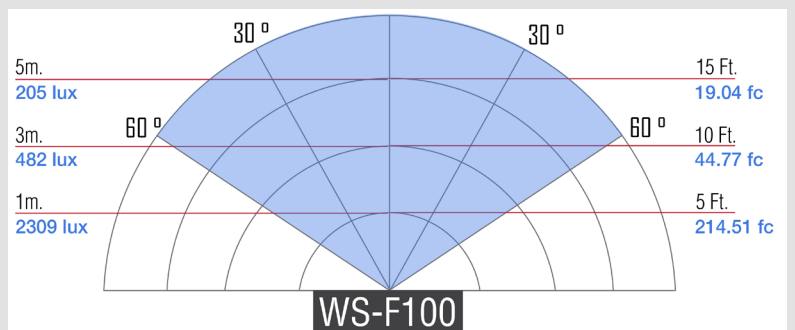

Photometrics

ikan

Houston, Texas

www.ikancorp.com

1.713.272.8822

sales@ikancorp.com