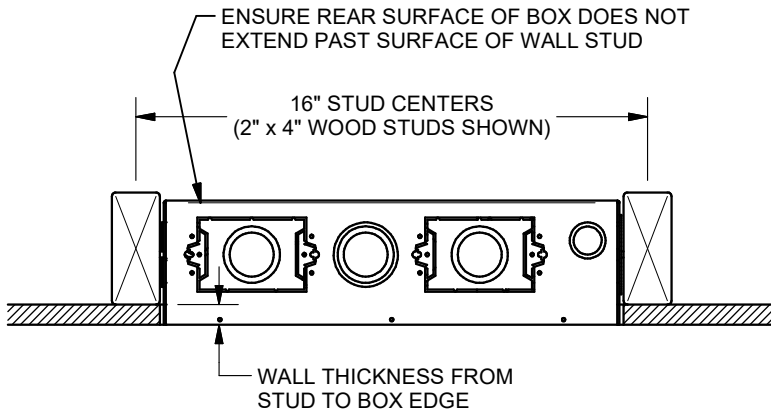

TRIPLE PLAY KNOCKOUT DETAIL

WOOD STUD MOUNTING

WALL OPENING: 14-1/2" x 14-1/2"
NOTE: BOX CAN BE ORIENTED IN ONE OF FOUR POSITIONS

STEEL STUD MOUNTING

WALL OPENING: 14-1/2" x 14-1/2"
NOTE: BOX CAN BE ORIENTED IN ONE OF FOUR POSITIONS