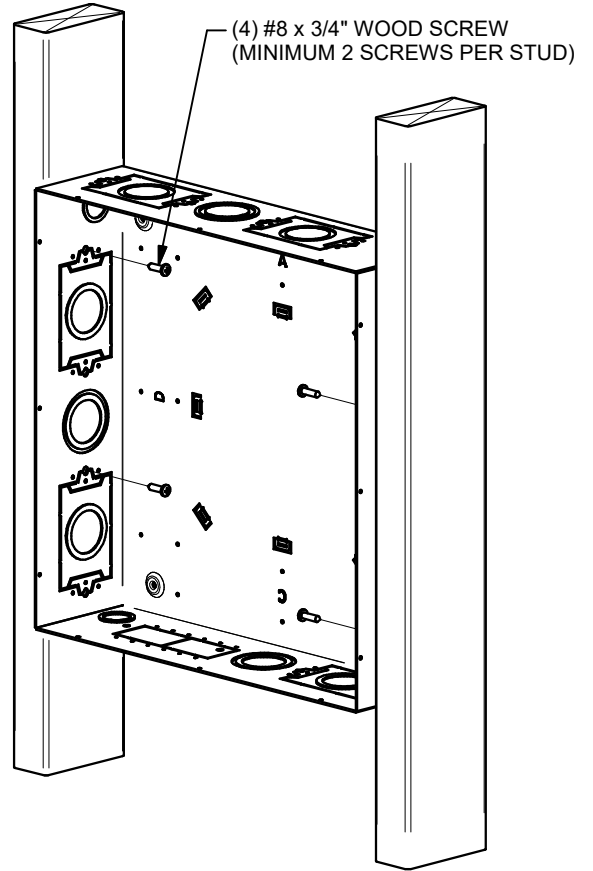

TRIPLE PLAY KNOCKOUT DETAIL

WOOD STUD MOUNTING

WALL OPENING: 14-1/2" x 14-1/2"
NOTE: BOX CAN BE ORIENTED IN ONE OF FOUR POSITIONS

STEEL STUD MOUNTING

WALL OPENING: 14-1/2" x 14-1/2"
NOTE: BOX CAN BE ORIENTED IN ONE OF FOUR POSITIONS