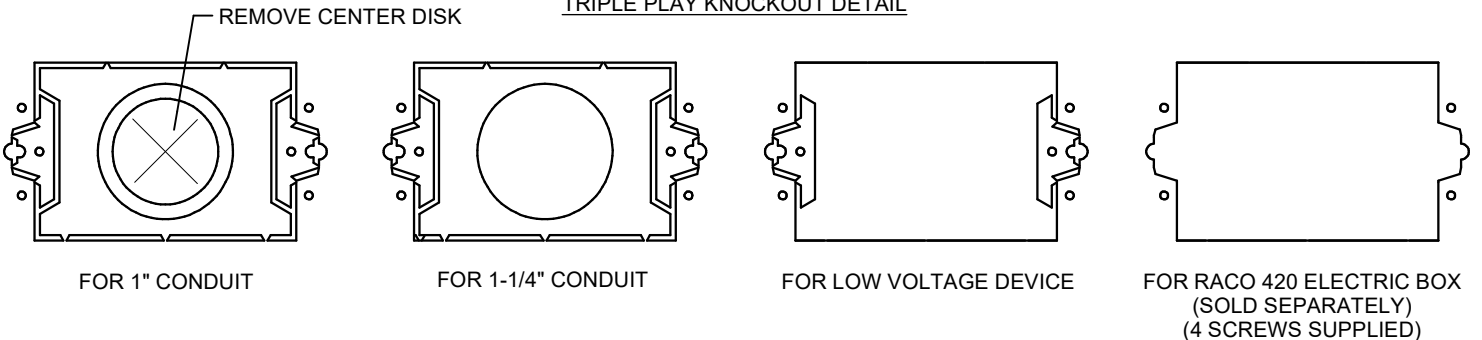

TRIPLE PLAY KNOCKOUT DETAIL

WOOD STUD MOUNTING

WALL OPENING: 14-1/2" x 14-1/2"
NOTE: BOX CAN BE ORIENTED IN ONE OF FOUR POSITIONS

STEEL STUD MOUNTING

WALL OPENING: 14-1/2" x 14-1/2"
NOTE: BOX CAN BE ORIENTED IN ONE OF FOUR POSITIONS