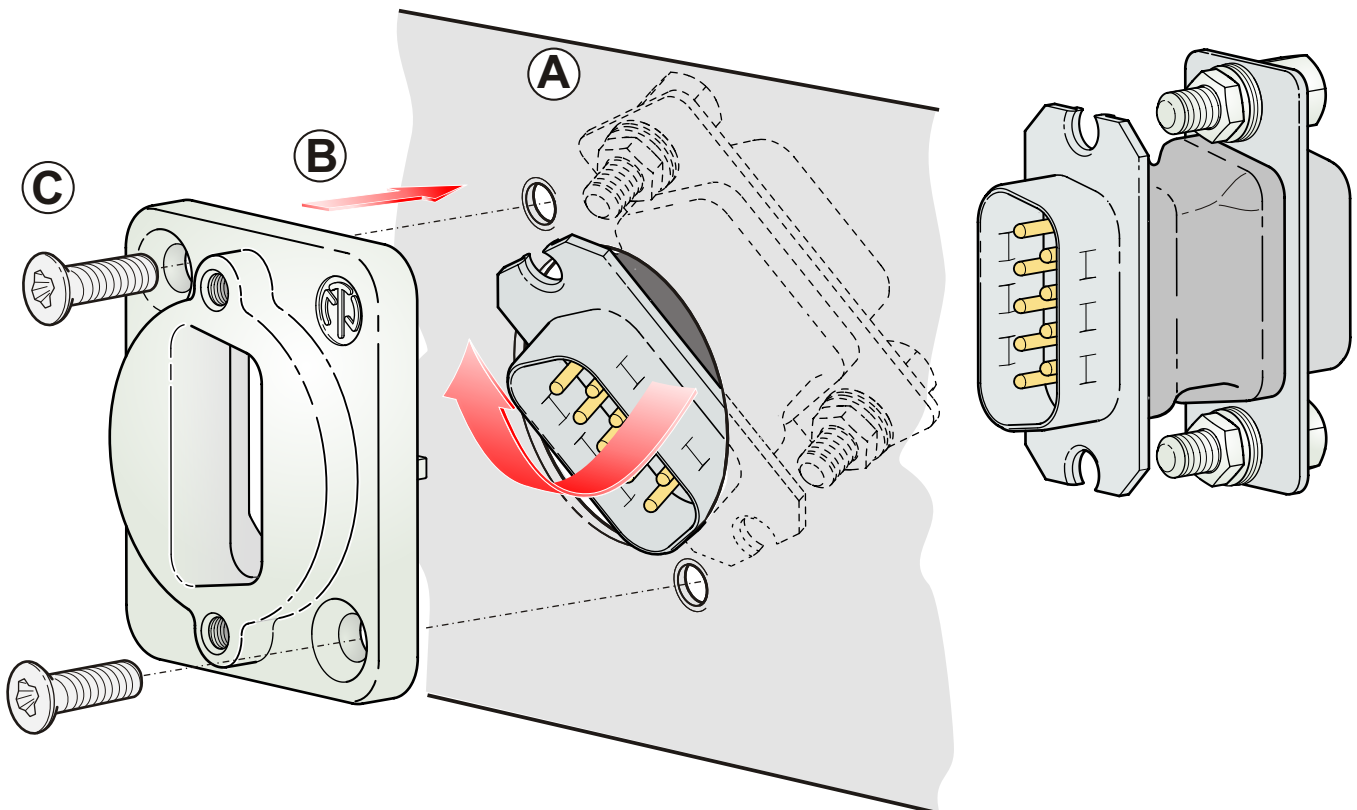

# ASSEMBLY INSTRUCTION

## NADB9/15\* | D-Sub Adapter

Screws

D-Sub connector  
front plate

Equipment / Panel

D-Sub

- A** Insert D-Sub adapter from the rear as shown.
- B** Position the connector front plate and
- C** screw on.

NEUTRIK AG  
NEUTRIK USA Inc.  
NEUTRIK (UK) Ltd.  
NEUTRIK Vertriebs GmbH  
NEUTRIK France  
NEUTRIK Tokyo Ltd.  
NEUTRIK Hong Kong Ltd.  
NEUTRIK India Pvt. Ltd.