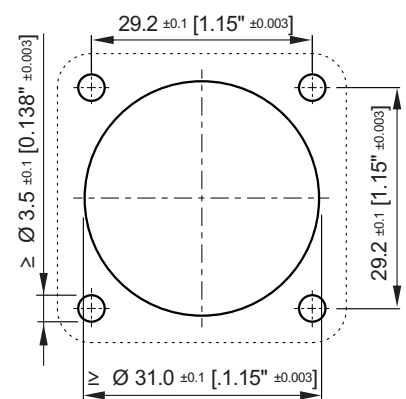

ASSEMBLY INSTRUCTION

speakON® Chassis Connector

NL2MP & NL4MP & NL8MPR

NL2MP

Flat tabs for 3/16" FASTON®
4.8 mm x 0.5 mm [0.187" x 0.020"]

WIRING

Panel Cutout (Rear Side)

NL4MP

Flat tabs for 3/16" FASTON®
4.8 mm x 0.5 mm [0.187" x 0.020"]

WIRING

Panel Cutout (Rear Side)

NL8MPR

Flat tabs for 3/16" FASTON®
4.8 mm x 0.5 mm [0.187" x 0.020"]

WIRING

Panel Cutout

Find more details of speakON on www.neutrik.com.