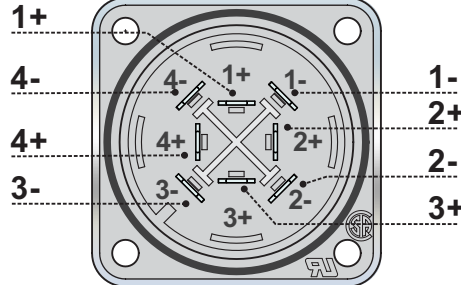

ASSEMBLY INSTRUCTION

speakON® Chassis Connector

NL2MP & NL4MP & NL8MPR

NL2MP

Flat tabs for 3/16" FASTON®
4.8 mm x 0.5 mm [0.187" x 0.020"]

WIRING

Panel Cutout (Rear Side)

NL4MP

Flat tabs for 3/16" FASTON®
4.8 mm x 0.5 mm [0.187" x 0.020"]

WIRING

Panel Cutout (Rear Side)

NL8MPR

Flat tabs for 3/16" FASTON®
4.8 mm x 0.5 mm [0.187" x 0.020"]

WIRING

Panel Cutout

Find more details of speakON on www.neutrik.com.