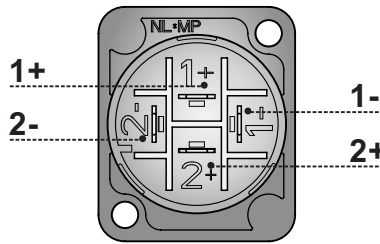

ASSEMBLY INSTRUCTION

speakON® Chassis Connector

NL2MP & NL4MP & NL8MPR

NL2MP

Flat tabs for 3/16" FASTON®
4.8 mm x 0.5 mm [0.187" x 0.020"]

WIRING

Panel Cutout (Rear Side)

NL4MP

Flat tabs for 3/16" FASTON®
4.8 mm x 0.5 mm [0.187" x 0.020"]

WIRING

Panel Cutout (Rear Side)

NL8MPR

Flat tabs for 3/16" FASTON®
4.8 mm x 0.5 mm [0.187" x 0.020"]

WIRING

Panel Cutout

Find more details of speakON on www.neutrik.com.