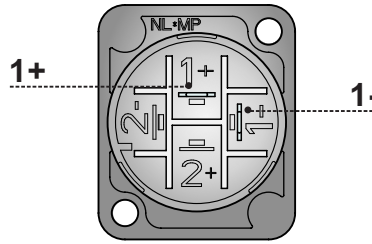

ASSEMBLY INSTRUCTION

speakON® Chassis Connector

NL2MP & NL4MP & NL8MPR

NL2MP

Flat tabs for 3/16" FASTON®
4.8 mm x 0.5 mm [0.187" x 0.020"]

WIRING

Panel Cutout (Rear Side)

NL4MP

Flat tabs for 3/16" FASTON®
4.8 mm x 0.5 mm [0.187" x 0.020"]

WIRING

Panel Cutout (Rear Side)

NL8MPR

Flat tabs for 3/16" FASTON®
4.8 mm x 0.5 mm [0.187" x 0.020"]

WIRING

Panel Cutout

Find more details of speakON on www.neutrik.com.