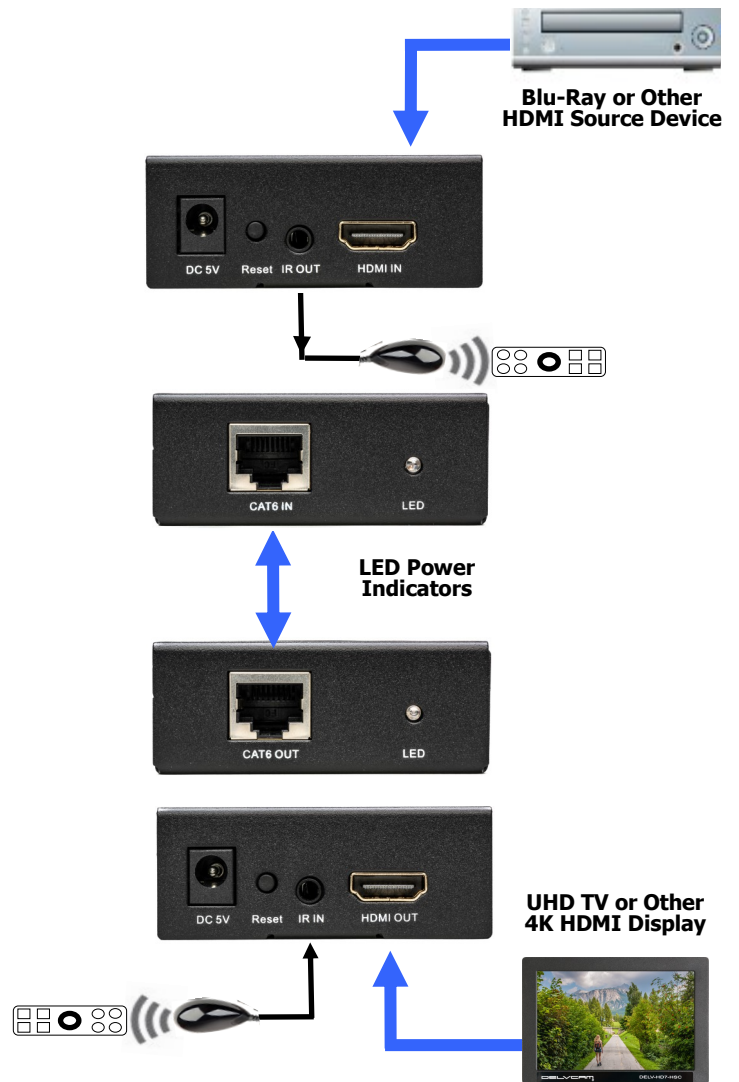

INSTALLATION & SPECIFICATIONS

OMX-01HMET0002 HDMI over Single CAT6 Extender

Transmitter

Receiver

Specifications	
Compliance	HDMI 1.3b HDCP 1.4 DVI 1.1
Certification	CE, RoHS
Video Resolutions	1080p@60Hz
Color Space	RGB, YCbCr 4:4:4, YCbCr 4:2:2
Color Depth	10-bit, 12-bit
Power Consumption	TX: 2W, RX: 2.5W

Specifications	
Audio Formats	PCM 2CH LPCM 5.1 LPCM 7.1 Dolby Digital DTS 5.1 Dolby Digital+
Dimensions	4.0 x 2.6 x 1.0 in
Weight	10.58 oz
Includes	2-5V/1A Power Supply, 2 Pair IR Blasters

Multicast Installation

NOTE: This extender kit automatically encrypts the output with HDCP when not present.