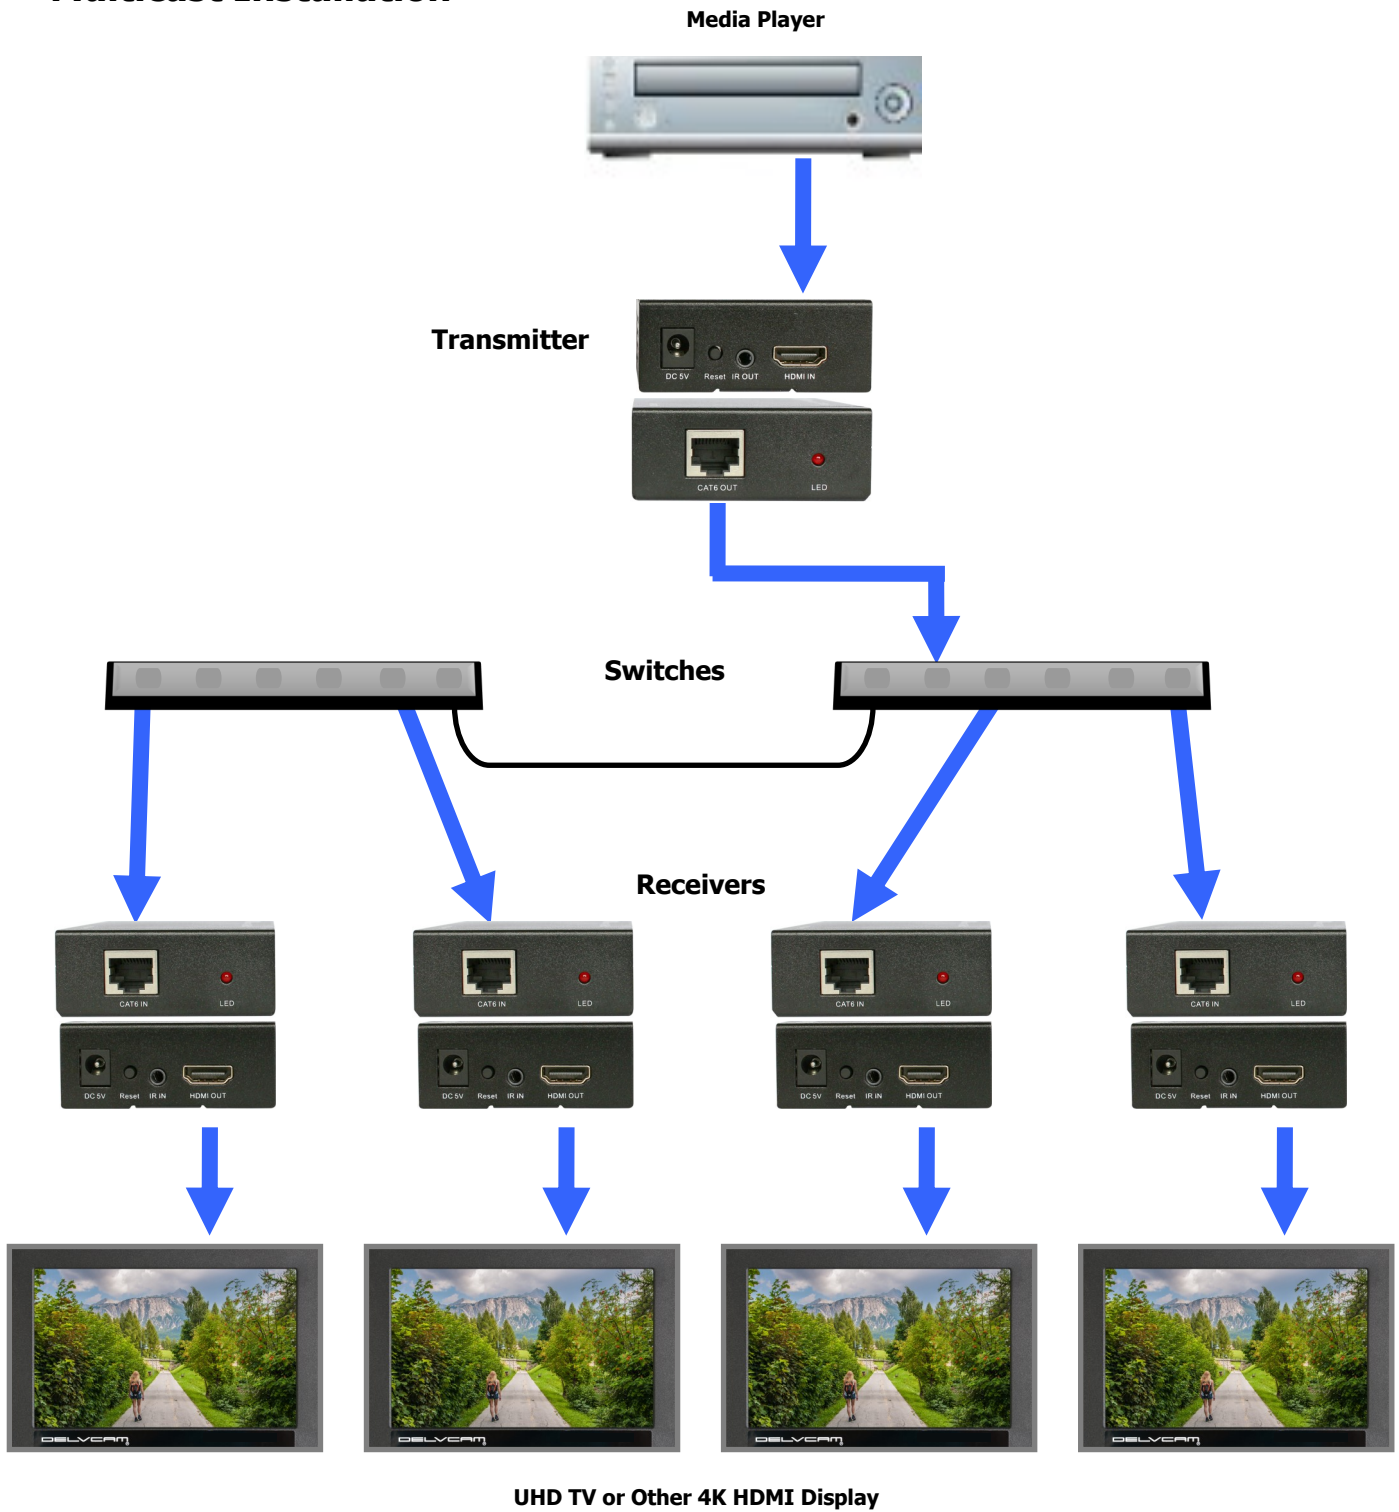

INSTALLATION & SPECIFICATIONS

OMX-01HMET0002 HDMI over Single CAT6 Extender

Transmitter

Receiver

Specifications	
Compliance	HDMI 1.3b HDCP 1.4 DVI 1.1
Certification	CE, RoHS
Video Resolutions	1080p@60Hz
Color Space	RGB, YCbCr 4:4:4, YCbCr 4:2:2
Color Depth	10-bit, 12-bit
Power Consumption	TX: 2W, RX: 2.5W

Specifications	
Audio Formats	PCM 2CH LPCM 5.1 LPCM 7.1 Dolby Digital DTS 5.1 Dolby Digital+
Dimensions	4.0 x 2.6 x 1.0 in
Weight	10.58 oz
Includes	2-5V/1A Power Supply, 2 Pair IR Blasters

Multicast Installation

NOTE: This extender kit automatically encrypts the output with HDCP when not present.