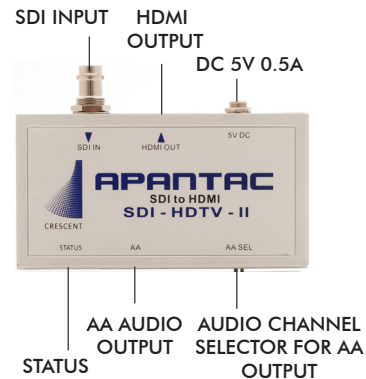

DA-SDI-HDTV

SDI to HDMI / DVI Converter with looping inputs

SDI-HDTV-II

SDI to HDMI / DVI Converter

DA-HDTV-SDI

HDMI to SDI Converter with looping input and dual output built-in Interlacer for 1080p in / 1080i out

MODEL	DA-SDI-HDTV	SDI-HDTV-II	DA-HDTV-SDI
DESCRIPTION	SDI to HDMI/DVI Converter with 2 Looping Inputs 3G, 1080p, HDMI 1.3	Simple SDI to HDMI/DVI Converter	HDMI to SDI Converter with Looping Outputs 3G
INPUT	1 x SDI Data Rate: 125 Mbps to 2.97 Gbps	1 x SDI Data Rate: 125 Mbps to 2.97 Gbps	1 x HDMI, 1 x RJ45 (HDMI) Supports HDMI 1.3, up to 1080p
OUTPUT	RJ45 with HDMI or DVI Adapter HDMI 1.3 up to 1080p	HDMI Type A	2 x SDI (1080p, 1080i, 720p, 480i)
AUDIO	Passes through 16 channels of Embedded Audio	Selectable Stereo Analog Audio pair	Passes through 8 channels of Embedded Audio and Stereo Analog Audio via phone jack
POWER	5V DC	5V DC or USB	5V DC 3A
WEIGHT	1 lb (0.45 kg)	1 lb (0.45 kg)	1.2 lb (0.55 kg)
DIMENSIONS	62 mm W x 113 mm D x 29 mm H	62 mm W x 113 mm D x 29 mm H	62 mm W x 113 mm D x 40 mm H
MOUNT	Magnetic	Magnetic	Magnetic