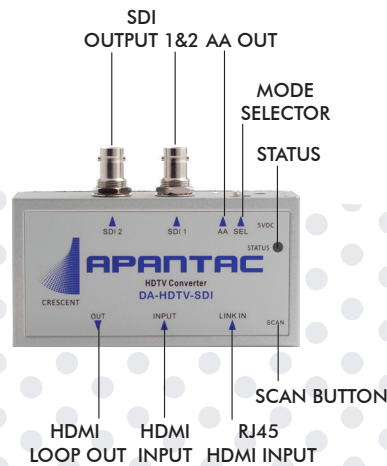

DA-SDI-HDTV

SDI to HDMI / DVI Converter with looping inputs

SDI-HDTV-II

SDI to HDMI / DVI Converter

DA-HDTV-SDI

HDMI to SDI Converter with looping input and dual output built-in Interlacer for 1080p in / 1080i out

MODEL	DA-SDI-HDTV	SDI-HDTV-II	DA-HDTV-SDI
DESCRIPTION	SDI to HDMI/DVI Converter with 2 Looping Inputs 3G, 1080p, HDMI 1.3	Simple SDI to HDMI/DVI Converter	HDMI to SDI Converter with Looping Outputs 3G
INPUT	1 x SDI Data Rate: 125 Mbps to 2.97 Gbps	1 x SDI Data Rate: 125 Mbps to 2.97 Gbps	1 x HDMI, 1 x RJ45 (HDMI) Supports HDMI 1.3, up to 1080p
OUTPUT	RJ45 with HDMI or DVI Adapter HDMI 1.3 up to 1080p	HDMI Type A	2 x SDI (1080p, 1080i, 720p, 480i)
AUDIO	Passes through 16 channels of Embedded Audio	Selectable Stereo Analog Audio pair	Passes through 8 channels of Embedded Audio and Stereo Analog Audio via phone jack
POWER	5V DC	5V DC or USB	5V DC 3A
WEIGHT	1 lb (0.45 kg)	1 lb (0.45 kg)	1.2 lb (0.55 kg)
DIMENSIONS	62 mm W x 113 mm D x 29 mm H	62 mm W x 113 mm D x 29 mm H	62 mm W x 113 mm D x 40 mm H
MOUNT	Magnetic	Magnetic	Magnetic