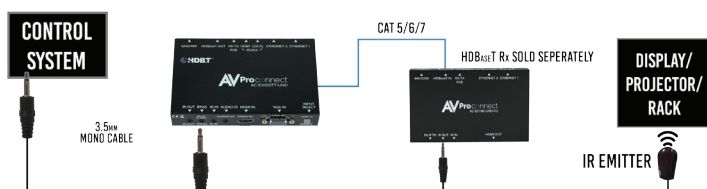

TABLE TOP HDBaseT Tx CONNECTION DIAGRAM

TABLE TOP HDBaseT Tx IR CONTROL

TABLE TOP HDBaseT Tx RS-232 CONTROL

IN THE BOX: AC-EX100WPP-UHD-T

- AC-EX100TT-UHD-T (Transmitter)
- 3.5mm stereo plug to female DB9 for RS-232 to PC
- 48v Power Supply
- Operating Instructions

FULL FEATURE SET

- HDMI 2.0 & VGA INPUTS
- 4K 30 4:4:4, 4K60 4:2:0 HDMI SUPPORT
- HDR 4:2:2 12 BIT SUPPORT
- DCI 2K, 1080p, 1920x1080x60 VGA SUPPORT
- HDCP 2.2 & EARLIER SUPPORTED
- 100M (330FT) ON 1080P, UP TO 70M (230FT) ON 4K (CAT6A)
- BI-DIRECTIONAL POE (IEEE)
- RUGGED, LONG-LIFE CHASSIS
- PLUG & PLAY AUTO INPUT SENSING
- SELECT-ABLE INPUT (IF BOTH ARE PLUGGED IN)
- DESIGNED FOR THE CONFERENCE ROOM OR CLASSROOM SO YOUR CUSTOMER CAN FOCUS ON THEIR MEETINGS, NOT THEIR VIDEO SYSTEM.
- 3.5MM INPUT FOR AUDIO (WITH VGA INPUT ONLY)
- SINGLE UTP/STP LAN CABLE (CAT-5E/6A) FOR ALL SIGNALS
- ESD PROTECTION CIRCUITRY (INPUTS / OUTPUTS) TILL 7KV.
- TRANSFER IR & RS-232 SIGNALS FROM TX TO RX (FROM CONTROL PROCESSOR)
- I-PASS FEATURE FOR CONTROL SYSTEM "PASS-THROUGH IR"
- 3-20V PROTECTION CIRCUIT BUILT IN FOR SAFE IR TRANSPORT
- COMPATIBLE WITH HDBASET DISPLAYS, PROJECTORS, AVR'S
- SUPPORTS UNCOMPRESSED PCM 2- CH., 5.1, 7.1, DOLBY DIGITAL, DTS, DOLBY TRUEHD, DTS HD-MASTER AUDIO, ATMOS.
- CAN CASCADE FOR ULTRA-LONG DISTANCE

4K TABLE TOP EXTENDER APPLICATIONS

- Conference/huddle room configurations where many source types can be used – computers, players, etc.
- Extend VGA and HDMI up to 100M (330FT) for large auditorium type scenarios
- To carry control signals (IR/RS-232) for third party control integration for turning components on and off and switching channels, etc.
- Create simple presentation venues that are plug and play, reliable and allow for audio
- The end user has ZERO configuration because the AC-EX100TT-UHD is auto sensing