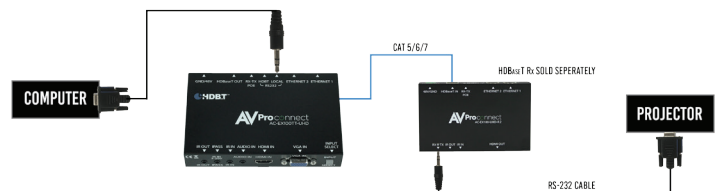

This unit is designed to work flawlessly with all PC, VESA and traditional resolutions 4K 60Hz 4:2:0 8 BIT & HDR 4:2:2 12 BIT. VGA supports DCI 2K, 1080p, 1920x1200x60. In addition to its compact, robust design, it transmits a digital signal up to 100 meters (328') giving you ultimate flexibility, especially in large rooms like libraries or auditorium style rooms/classrooms.

TABLE TOP HDBaseT Tx CONNECTION DIAGRAM

TABLE TOP HDBaseT Tx IR CONTROL

TABLE TOP HDBaseT Tx RS-232 CONTROL

IN THE BOX: AC-EX100WPP-UHD-T

- AC-EX100TT-UHD-T (Transmitter)
- 3.5mm stereo plug to female DB9 for RS-232 to PC
- 48v Power Supply
- Operating Instructions

FULL FEATURE SET

- HDMI 2.0 & VGA INPUTS
- 4K 30 4:4:4, 4K60 4:2:0 HDMI SUPPORT
- HDR 4:2:2 12 BIT SUPPORT
- DCI 2K, 1080p, 1920x1080x60 VGA SUPPORT
- HDCP 2.2 & EARLIER SUPPORTED
- 100M (330FT) ON 1080P, UP TO 70M (230FT) ON 4K (CAT6A)
- BI-DIRECTIONAL POE (IEEE)
- RUGGED, LONG-LIFE CHASSIS
- PLUG & PLAY AUTO INPUT SENSING
- SELECT-ABLE INPUT (IF BOTH ARE PLUGGED IN)
- DESIGNED FOR THE CONFERENCE ROOM OR CLASSROOM SO YOUR CUSTOMER CAN FOCUS ON THEIR MEETINGS, NOT THEIR VIDEO SYSTEM.
- 3.5MM INPUT FOR AUDIO (WITH VGA INPUT ONLY)
- SINGLE UTP/STP LAN CABLE (CAT-5E/6A) FOR ALL SIGNALS
- ESD PROTECTION CIRCUITRY (INPUTS / OUTPUTS) TILL 7KV.
- TRANSFER IR & RS-232 SIGNALS FROM TX TO RX (FROM CONTROL PROCESSOR)
- I-PASS FEATURE FOR CONTROL SYSTEM "PASS-THROUGH IR"
- 3-20V PROTECTION CIRCUIT BUILT IN FOR SAFE IR TRANSPORT
- COMPATIBLE WITH HDBASET DISPLAYS, PROJECTORS, AVR'S
- SUPPORTS UNCOMPRESSED PCM 2- CH., 5.1, 7.1, DOLBY DIGITAL, DTS, DOLBY TRUEHD, DTS HD-MASTER AUDIO, ATMOS.
- CAN CASCADE FOR ULTRA-LONG DISTANCE