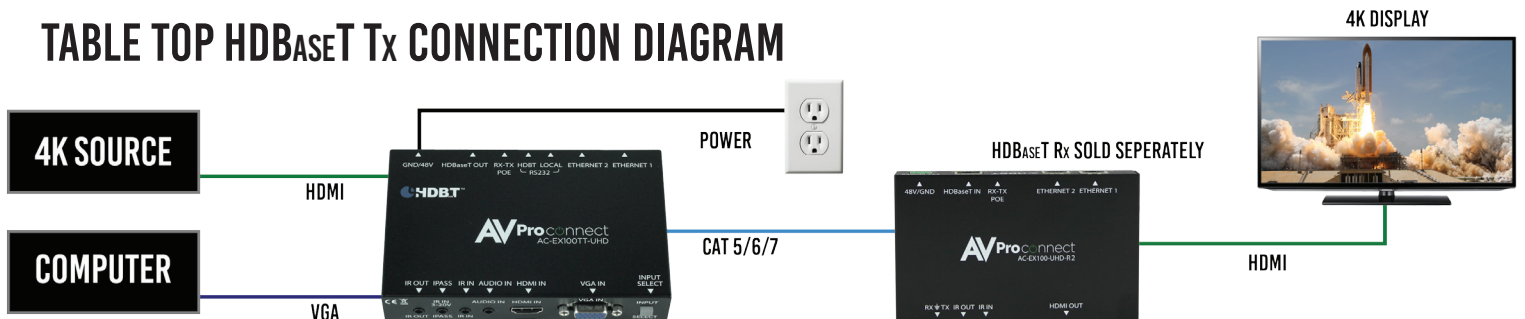

TABLE TOP VGA/HDMI AUTO-SENSING HDBaseT TRANSMITTER AC-EX100TT-UHD-T

NO COMPROMISES. OUR AUTO-SWITCHING, HDBaseT TABLE TOP TRANSMITTER IS A DUAL INPUT VGA & HDMI AUTO SENSING HDBaseT (OVER SINGLE CAT5 OR BETTER) TRANSMITTER. SIMPLIFY INSTALLATIONS IN SCHOOLS, OFFICES, MEETING ROOMS AND HUDDLE ROOMS. ONCE INTEGRATED INTO YOUR CLIENT'S SYSTEM, THEY WILL HAVE THE PERFECT SOLUTION FOR SHARING INFORMATION FROM ANY COMPUTER OR SOURCE.

TABLE TOP HDBaseT Tx CONNECTION DIAGRAM

TABLE TOP HDBaseT Tx IR CONTROL

TABLE TOP HDBaseT Tx RS-232 CONTROL

IN THE BOX: AC-EX100WPP-UHD-T

- AC-EX100TT-UHD-T (Transmitter)
- 3.5mm stereo plug to female DB9 for RS-232 to PC
- 48v Power Supply
- Operating Instructions

FULL FEATURE SET

- HDMI 2.0 & VGA INPUTS
- 4K 30 4:4:4, 4K60 4:2:0 HDMI SUPPORT
- HDR 4:2:2 12 BIT SUPPORT
- DCI 2K, 1080p, 1920x1080x60 VGA SUPPORT
- HDCP 2.2 & EARLIER SUPPORTED
- 100M (330FT) ON 1080P, UP TO 70M (230FT) ON 4K (CAT6A)
- BI-DIRECTIONAL POE (IEEE)
- RUGGED, LONG-LIFE CHASSIS
- PLUG & PLAY AUTO INPUT SENSING
- SELECT-ABLE INPUT (IF BOTH ARE PLUGGED IN)
- DESIGNED FOR THE CONFERENCE ROOM OR CLASSROOM SO YOUR CUSTOMER CAN FOCUS ON THEIR MEETINGS, NOT THEIR VIDEO SYSTEM.
- 3.5MM INPUT FOR AUDIO (WITH VGA INPUT ONLY)
- SINGLE UTP/STP LAN CABLE (CAT-5E/6A) FOR ALL SIGNALS
- ESD PROTECTION CIRCUITRY (INPUTS / OUTPUTS) TILL 7KV.
- TRANSFER IR & RS-232 SIGNALS FROM TX TO RX (FROM CONTROL PROCESSOR)
- I-PASS FEATURE FOR CONTROL SYSTEM "PASS-THROUGH IR"
- 3-20V PROTECTION CIRCUIT BUILT IN FOR SAFE IR TRANSPORT
- COMPATIBLE WITH HDBASET DISPLAYS, PROJECTORS, AVR'S
- SUPPORTS UNCOMPRESSED PCM 2- CH., 5.1, 7.1, DOLBY DIGITAL, DTS, DOLBY TRUEHD, DTS HD-MASTER AUDIO, ATMOS.
- CAN CASCADE FOR ULTRA-LONG DISTANCE