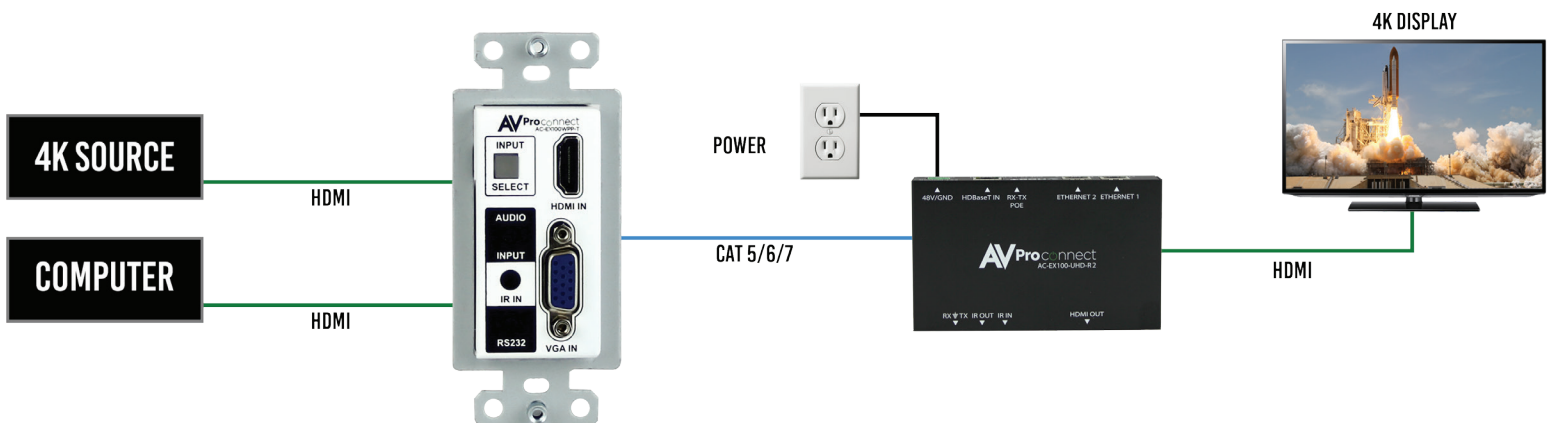

## THE LITTLE GIANT SINGLE GANG WALLPLATE TRANSMITTER AND RECEIVER KIT AC-EX100WPP-UHD-KIT

**HDBT™** **HDMI™** **HDCP™**  
ASE HIGH DEFINITION MULTIMEDIA INTERFACE HIGH-BANDWIDTH DIGITAL CONTENT PROTECTION

**NO COMPROMISES.** OUR AUTO-SWITCHING, HDB<sub>ASE</sub>T WALL PLATE TRANSMITTER IS THE WORLD'S ONLY SINGLE-GANG, DUAL INPUT VGA & HDMI AUTO SENSING HDB<sub>ASE</sub>T (OVER SINGLE CAT5 OR BETTER) TRANSMITTER AVAILABLE TODAY.

Simplify installations in schools, offices, meeting rooms and huddle rooms. Once integrated into your client's system, they will have the perfect solution for sharing information from any computer or source. This unit is designed to work flawlessly with all PC, VESA and traditional resolutions 4K 60Hz 4:2:0 8 BIT & HDR 4:2:2 12 BIT. VGA supports DCI 2K, 1080p, 1920x1200x60. In addition to its compact, robust design, it transmits a digital signal up to 100 meters (328') giving you ultimate flexibility, especially in large rooms like libraries or auditorium style rooms/classrooms.

### THE LITTLE GIANT WALLPLATE CONNECTION DIAGRAM

The AC-EX100WPP-UHD-KIT is a complete solution. We paired our wall plate transmitter (AC-EX100WPP-UHD-T) with our HDB<sub>ASE</sub>T Receiver (AC-EX100-UHD-R) to power the wall plate transmitter from afar using PoE. This eliminates the need for a power supply unit near the wall plate. AVProConnect's military-grade performance ensures system stability for years to come.