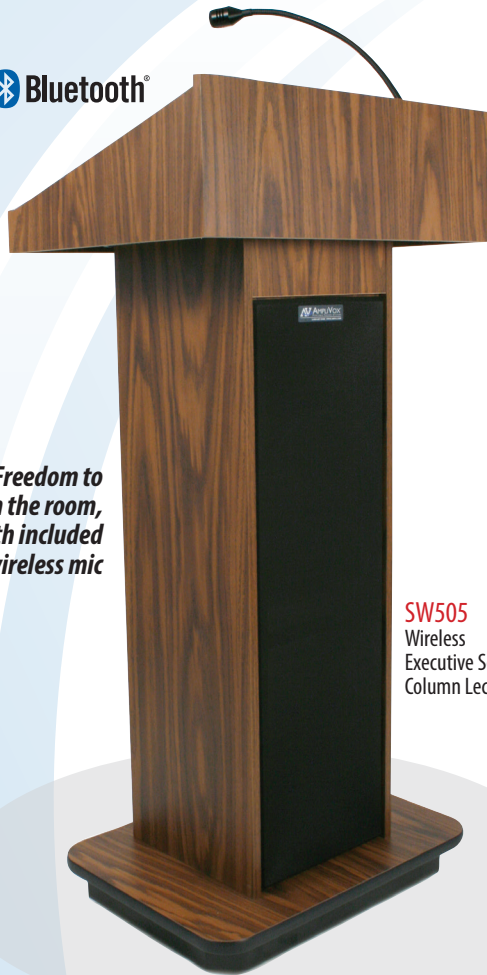

Executive Column Lectern

Modern styling that fits well with any decor!

Bluetooth®

Freedom to roam the room, with included wireless mic

SW505
Wireless Executive Sound Column Lectern

- Extend your voice – with style – to audiences up to 1,950, rooms up to 19,450 square feet with this simple, modern lectern
- The Sensitive AmpliVox Electret Condenser Gooseneck Hot Mic picks up your voice from up to 20" away
- AmpliVox speaker technology delivers clear, high-performance, lifelike sound to your audience with built-in Jensen design speakers
- Built-in **Bluetooth**® module (SW505, S505) allows you to wirelessly stream sound from any Bluetooth-capable device
- Scratch resistant melamine finish, skirted base, and radiused corners for beautiful styling and durability that will stand the test of time
- The large reading table with raised edges holds your notes, while 2 storage compartments in back hold everything else
- This lectern is effortlessly movable, with the help of 4 industrial hidden casters (2 lock)

Dual Presenter Option

Only from AmpliVox

Stand up to 20" away, with Sensitive AmpliVox Electret Condenser Gooseneck Hot Mic

Bluetooth®