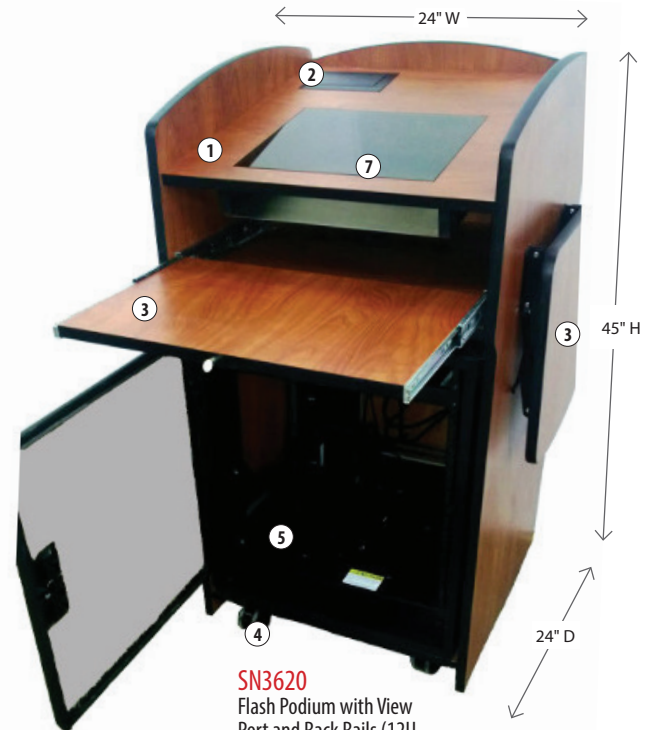

# Flash Podiums

*A professional multimedia podium  
with sophisticated features*

**SN3620**  
Flash Podium with  
Viewport

- With a convenient angled desktop and pencil stop to hold your reading and presentation materials
- A 3 position Flip-up Power / Data Port to accommodate AC / Computer / Audio connectivity, is standard on all models
- Wire drop at the rear of cabinet is also provided
- Reference shelf, adjustable shelf, and folding side shelf accommodate all your multimedia needs
- All models come with a 4-outlet surge protector strip
- Moves easily, with the help of four industrial hidden casters (two lock)
- SN3615 model comes with a removable Rack Rails
- SN3620 comes with a removable Rack Rails as well as a viewport to install a LCD Monitor below your desktop (fits 15" – 17" display size)

**SN3610**  
Flash Podium

# SN3610, SN3615, SN3620 Flash Podiums

FEATURES	Angled desktop for your reading materials ①
	Wire drop at the rear of cabinet
	Flip-up Data Port accommodates AC / Computer / Audio connectivity ②
	Reference shelf, adjustable shelf, and folding side shelf ③
	Moves easily, with the help of four industrial hidden casters (two lock) ④
	Spacious storage cabinet ⑤
	Removable Rack Rails (12U and 10U)/ 12RU storage / locked (SN3615, SN3620 only) ⑥
Viewport: 14" H x 15" W Tempered Glass Panel mounted flushed into fixed desktop. Adjustable LCD Display Mounting Bracket fits 15" – 17" display size (SN3620 only) ⑦	
MATERIALS/ COLORS	Scratch resistant Melamine; Available in Maple, Cherry, Black and Gray
WARRANTY	1 year
DIMENSIONS	45"H x 24"W x 24"D, Ships fully assembled

## AVAILABLE COLORS

**SN3620**  
Flash Podium with View  
Port and Rack Rails (12U  
and 10U)

Model #	Product Description	Product Wt.	MSRP
SN3620	Flash Podium with View port and Rack Rails (12U and 10U)	215 lbs	\$3,741.00
SN3615	Flash Podium with View port	205 lbs	\$2,991.00
SN3610	Flash Podium	155 lbs	\$2,118.00