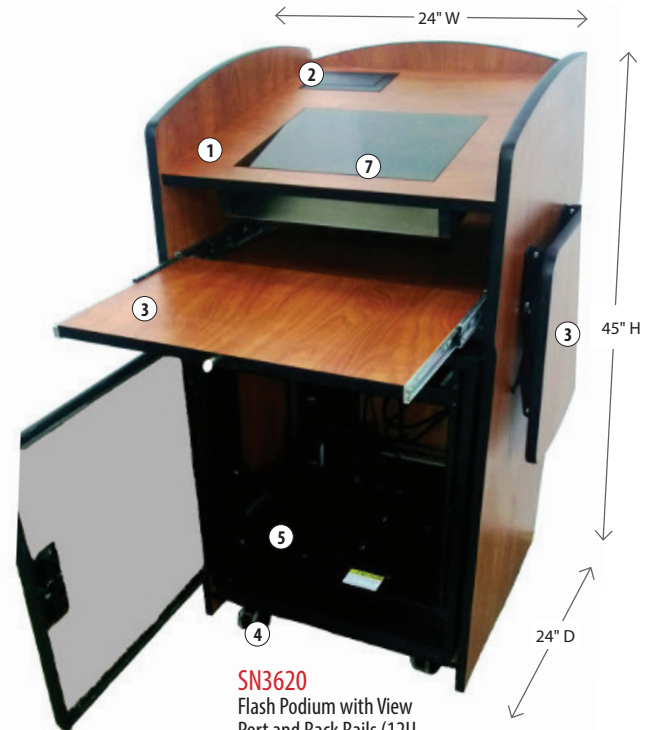

Flash Podiums

*A professional multimedia podium
with sophisticated features*

SN3620
Flash Podium with
Viewport

- With a convenient angled desktop and pencil stop to hold your reading and presentation materials
- A 3 position Flip-up Power / Data Port to accommodate AC / Computer / Audio connectivity, is standard on all models
- Wire drop at the rear of cabinet is also provided
- Reference shelf, adjustable shelf, and folding side shelf accommodate all your multimedia needs
- All models come with a 4-outlet surge protector strip
- Moves easily, with the help of four industrial hidden casters (two lock)
- SN3615 model comes with a removable Rack Rails
- SN3620 comes with a removable Rack Rails as well as a viewport to install a LCD Monitor below your desktop (fits 15" – 17" display size)

SN3610
Flash Podium

SN3610, SN3615, SN3620 Flash Podiums

FEATURES	Angled desktop for your reading materials ①
	Wire drop at the rear of cabinet
	Flip-up Data Port accommodates AC / Computer / Audio connectivity ②
	Reference shelf, adjustable shelf, and folding side shelf ③
	Moves easily, with the help of four industrial hidden casters (two lock) ④
	Spacious storage cabinet ⑤
	Removable Rack Rails (12U and 10U)/ 12RU storage / locked (SN3615, SN3620 only) ⑥
Viewport: 14" H x 15" W Tempered Glass Panel mounted flushed into fixed desktop. Adjustable LCD Display Mounting Bracket fits 15" – 17" display size (SN3620 only) ⑦	
MATERIALS/ COLORS	Scratch resistant Melamine; Available in Maple, Cherry, Black and Gray
WARRANTY	1 year
DIMENSIONS	45"H x 24"W x 24"D, Ships fully assembled

AVAILABLE COLORS

Model #	Product Description	Product Wt.	MSRP
SN3620	Flash Podium with View port and Rack Rails (12U and 10U)	215 lbs	\$3,741.00
SN3615	Flash Podium with View port	205 lbs	\$2,991.00
SN3610	Flash Podium	155 lbs	\$2,118.00