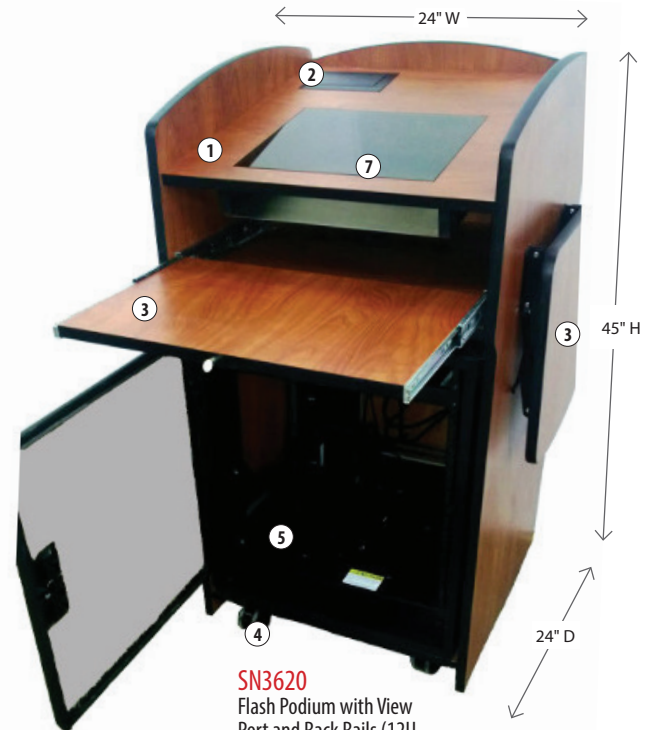

SN3610, SN3615, SN3620 Flash Podiums

FEATURES	Angled desktop for your reading materials ①
	Wire drop at the rear of cabinet
	Flip-up Data Port accommodates AC / Computer / Audio connectivity ②
	Reference shelf, adjustable shelf, and folding side shelf ③
	Moves easily, with the help of four industrial hidden casters (two lock) ④
	Spacious storage cabinet ⑤
	Removable Rack Rails (12U and 10U)/ 12RU storage / locked (SN3615, SN3620 only) ⑥
Viewport: 14" H x 15" W Tempered Glass Panel mounted flushed into fixed desktop. Adjustable LCD Display Mounting Bracket fits 15" – 17" display size (SN3620 only) ⑦	
MATERIALS/ COLORS	Scratch resistant Melamine; Available in Maple, Cherry, Black and Gray
WARRANTY	1 year
DIMENSIONS	45"H x 24"W x 24"D, Ships fully assembled

AVAILABLE COLORS