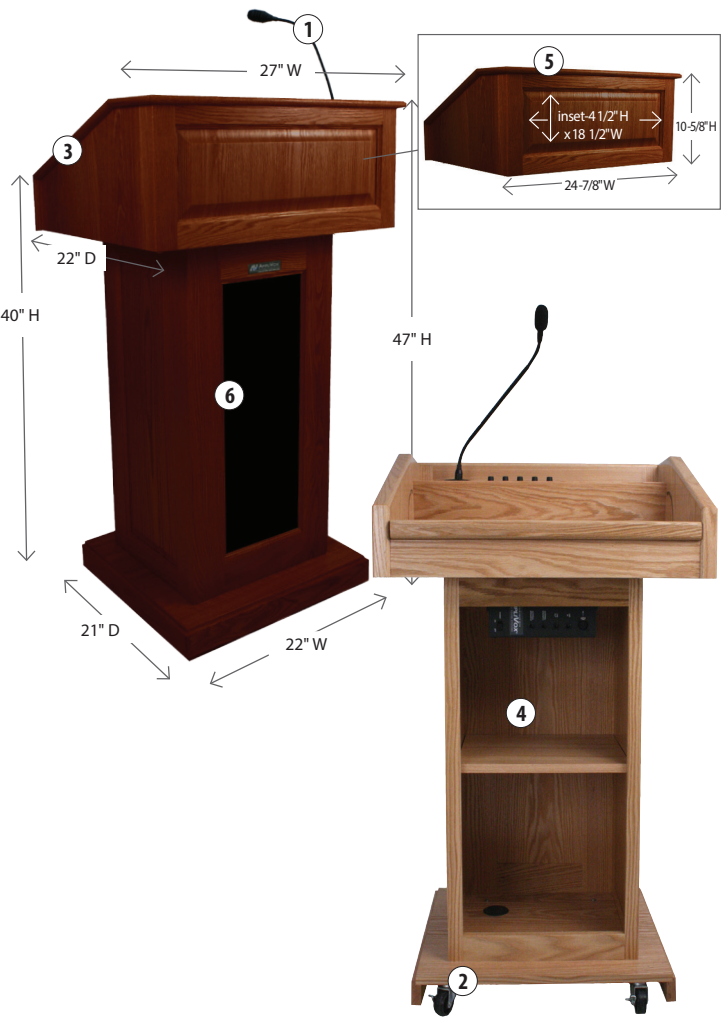

3020 Series Victoria Lecterns

FEATURES	21" Sensitive AmpliVox Electret Condenser Gooseneck Hot Mic ①
	Your choice of wireless mic (<i>SW3020 only</i>): <i>Handheld, Lapel and Headset or Fleshtone Single-Ear Mic</i>
	4 industrial hidden 4" casters –2 lock ②
	Drop-top reading table with storage compartment underneath ③
	1 adjustable height shelf ④
	Removable top unit for use as a non-sound tabletop lectern ⑤
AMPLIFIER & SPEAKERS (Sold Separately)	4 built-in Jensen design 6" x 8" oval speakers ⑥
	New! 150 watt amp with UHF 16 Channel Frequency, from 584 MHz to 608 MHz, wireless receiver
	Plug and play: comes with 10' AC power cord (<i>SW3020, SS3020 only</i>)
SOUND COVERAGE	For audiences up to 3,250 people, rooms up to 26,000 sq. ft.
MATERIALS/ COLORS	Solid hardwood veneer; Available in Mahogany, Oak, Maple, Walnut and Cherry
WARRANTY	6 years on electronics & lectern
DIMENSIONS	47"H x 27"W x 22"D, Ships fully assembled