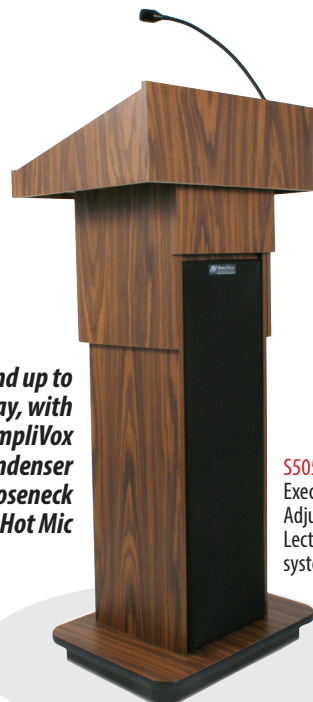

S505A
Executive Adjustable Height Lectern with sound system

CUSTOMIZE any Lectern with your Company Logo