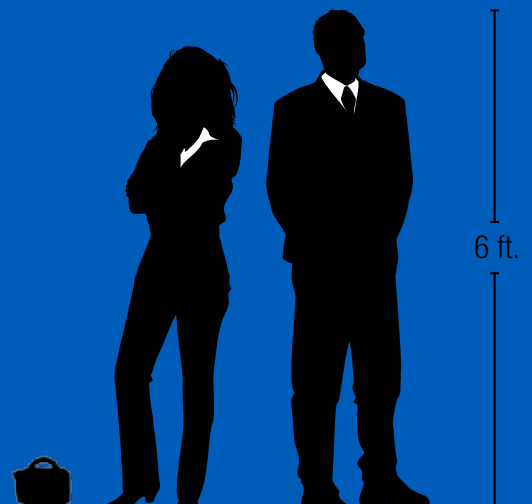

MINIVOX LITE / AN-MINI

Portable PA System

Perfect for...

- Tour Guides
- First Responders
- Auctions
- Schools & Universities
- Cheer & Dance Practice
- Military Training
- Indoor & Outdoor Events
- Public Gatherings
- Field Trips
- Emergency Preparedness
- and more!

MADE IN THE USA

SIX YEAR WARRANTY

MiniVox Lite / AN-MINI

FEATURES

- Reaches crowds of 100+
- 100 dB of clear sound
- 30W AC/DC mode
- Optional built-in wireless receiver
- 3.5 mm AUX line input
- One 4.5" woofer
- Batteries operate 10 - 12 hours on a single charge
- Optional rechargeable battery kit

(AN-MINI1 Back Panel Shown)

Technical Specifications

Rated Power Output	30 watts
Max SPL @ Rated Power	100 dB ±3 dB @ 1 meter
Battery	Ten 'AA' alkaline
Frequency Response	100 Hz - 15 kHz
Wireless Range	150' line of sight
Speaker Type	4.5" Neodymium woofer
Dimensions (HWD)	5.5" x 5.5" x 6.5" (14 x 14 x 16.5 cm)
Weight	2.5 lbs / 1.13 Kg
Inputs	
Line	Line level, 3.5 mm
Powered Microphone	Lo-Z, unbalanced, 3.5 mm jack
Microphone	Lo-Z, 1/4" phone
RC-30 - Battery Recharge Kit	
Battery Type	Ten 'AA' size, NiMH 2.5 Ah
Charger	RC-30
AC-30 Input	120 VAC, 60Hz
AC-30/220 Input	220 VAC, 50Hz