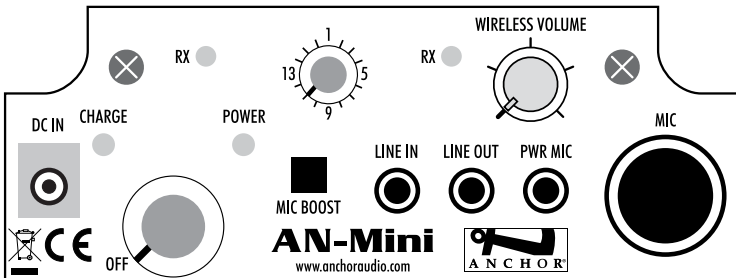

MADE IN THE USA

SIX YEAR WARRANTY

MiniVox Lite / AN-MINI

FEATURES

- Reaches crowds of 100+
- 100 dB of clear sound
- 30W AC/DC mode
- Optional built-in wireless receiver
- 3.5 mm AUX line input
- One 4.5" woofer
- Batteries operate 10 - 12 hours on a single charge
- Optional rechargeable battery kit

(AN-MINI1 Back Panel Shown)

Technical Specifications

Rated Power Output	30 watts
Max SPL @ Rated Power	100 dB ±3 dB @ 1 meter
Battery	Ten 'AA' alkaline
Frequency Response	100 Hz - 15 kHz
Wireless Range	150' line of sight
Speaker Type	4.5" Neodymium woofer
Dimensions (HWD)	5.5" x 5.5" x 6.5" (14 x 14 x 16.5 cm)
Weight	2.5 lbs / 1.13 Kg
Inputs	
Line	Line level, 3.5 mm
Powered Microphone	Lo-Z, unbalanced, 3.5 mm jack
Microphone	Lo-Z, 1/4" phone
RC-30 - Battery Recharge Kit	
Battery Type	Ten 'AA' size, NiMH 2.5 Ah
Charger	RC-30
AC-30 Input	120 VAC, 60Hz
AC-30/220 Input	220 VAC, 50Hz

(Features & Specifications Subject to Change Without Notice)

MiniVox Lite / AN-Mini Models

AN-MINI	Personal PA System (does not include RC-30)
AN-MINIF1	AN-MINI with 1 built-in wireless receiver (does not include RC-30)