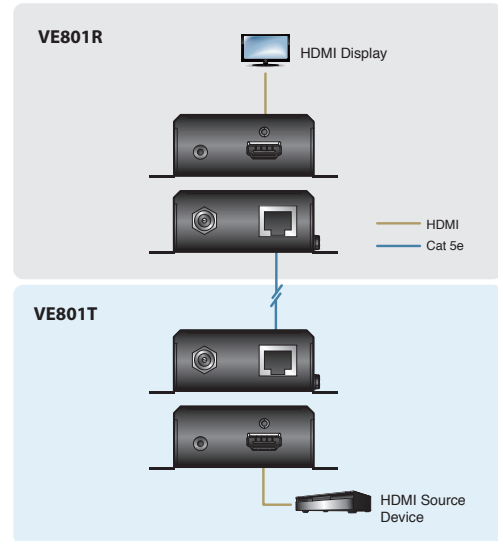

HDMI HDBaseT-Lite Extender VE801

- The VE801 HDMI HDBaseT-Lite Extender extends an HDMI signal up to 70m from the HDBaseT source using one Cat 5e/6/6a cable. It supports HDMI features that include 3D, Deep Color and 4K image resolutions, plus Dolby Digital 5.1, DTS HD audio and it is HDCP compatible. The VE801 all-in-one design provides an easy method for mounting the device in any location. The side panel provides slip-resistant grooves that help prevent accidental drops when installing the unit. The grooves also enhance the ability to see the LED status lights. The VE801 is perfect for digital entertainment centers or any installation that requires superior HDMI video quality to be extended for great distances.

Features

- HDBaseT Connectivity – extends an HDMI connection over a long distance via one Cat 5e/6/6a cable
- HDBaseT Anti-jamming – resists signal interference during high-quality video transmission using HDBaseT technology
- [EDID Expert – configures optimum EDID settings for smooth power-up, high-quality display and use of the best resolution across different screens](#)
- Rack- Mountable