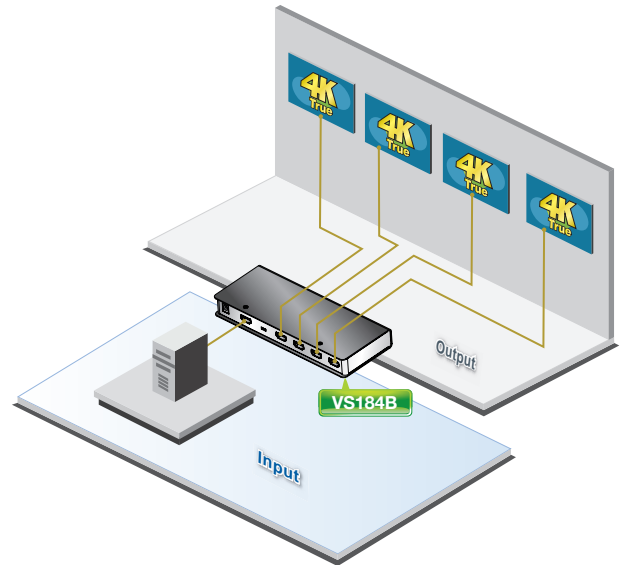

2/4-Port True 4K HDMI Splitter VS182B / VS184B

- The VS182B / VS184B True 4K HDMI Splitter is the perfect solution for anyone who needs to send one source of digital high definition video to two (VS182B) or four (VS184B) displays at the same time. It supports all HDMI-enabled equipment, such as DVD players, satellite set-top boxes and all HDMI monitors, displays, projectors, or TVs.

The VS182B / VS184B True 4K HDMI Splitter is HDMI 2.0 compliant, 4K at 60Hz (4:4:4), and supports multiple streaming audio, making it effective for use with all HDMI displays in home theater applications, as well as in corporate, educational and commercial settings.

Features

- Connects one HDMI source to two (VS182B) or four (VS184B) HDMI displays at the same time
- HDMI (3D, Deep Color, 4K); HDCP 2.2 Compatible
- Supports HDR
- Supports max resolutions of up to 4096 x 2160 / 3840 x 2160 @ 60 Hz (4:4:4)
- Max pixel clock rate up to 600 MHz
- Max data rate up to 18 Gbps (6 Gbps per lane)
- LED indication of power status and source devices
- EDID Expert™ — Selects optimum EDID settings for smooth power-up, high-quality display and use of the best video resolution via EDID DIP Switch, allowing users to effortlessly switch among Port 1, Default, and Auto
- Plug-and-play — No software installation required