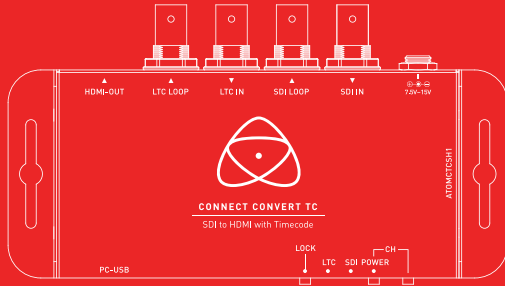

#ATOMCTCSH1

CONNECT CONVERT TC SDI TO HDMI

Turn affordable TVs into precision scopes, converting SDI to HDMI while embedding & overlaying LTC timecode and Audio VU meters (up to 8 Ch).

€498

EX TAX

Included
Mounting Ears

Input

HDMI

SDI 12G/6G

SDI 3G

SD/HD-SDI

BNC (REF)

LTC

Analog Video

Stereo Minijack

Fiber

Processing / Physical

Scale to HDp60

Sync

Embed Timecode

i>p Conversion

Lockable HDMI